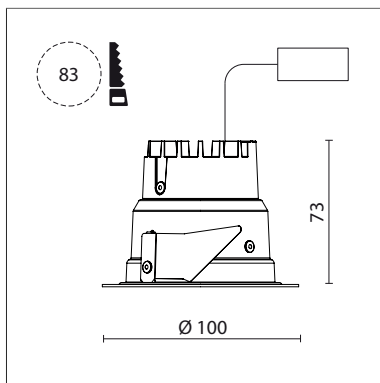

035 061 04 910 D | white

DL 70 | LED
downlight
LED COB | 10 W 4000 K

- downlight DL 70 LED
- with a rim projecting over the ceiling
- with LED COB 1050 lm
- colour temperature: 4000 K
- colour rendering index: CRI >90
- L80 / B10 (50.000h)
- SDCM < 2
- net luminous flux: 700 lm
- total load: 10 W
- luminous efficacy: 70,0 lm/W
- rotationsymmetrical light distribution, medium
- reflector of highest grade aluminium 99.9%, mirror finish anodised
- cut of angle: 30 °
- UGR: 14
- with external LED power unit, electronic (DALI), 220-240 V, 0/50/60 Hz
- power supply: supply cord with free conductor end 2x0,75 mm², length: 200 mm
- housing of aluminium and die cast aluminium
- height: 73 mm
- diameter: 100 mm, recessing diameter: 83 mm
- recessing depth: 73 mm, ceiling thickness: 4-25 mm
- weight: 0,22 kg
- protection rating: IP20 IP44 in closed ceiling systems
- protection class I
- 5 years Hoffmeister warranty
- Made in Germany
- certificates: manufactured according to DIN VDE 0711 / EN 60598, CE
- colour: white (RAL9016)
- 035 061 04 910 D
