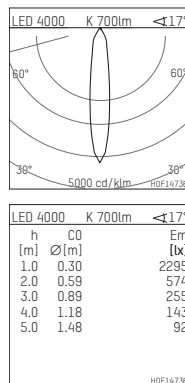

035 061 04 910 D | white

DL 70 | LED
downlight
LED COB | 10 W 4000 K

- downlight DL 70 LED
- with a rim projecting over the ceiling
- with LED COB 1050 lm
- colour temperature: 4000 K
- colour rendering index: CRI >90
- L80 / B10 (50.000h)
- SDCM < 2
- net luminous flux: 700 lm
- total load: 10 W
- luminous efficacy: 70,0 lm/W
- rotationsymmetrical light distribution, medium
- reflector of highest grade aluminium 99.9%, mirror finish anodised
- cut of angle: 30 °
- UGR: 14
- with external LED power unit, electronic (DALI), 220-240 V, 0/50/60 Hz
- power supply: supply cord with free conductor end 2x0,75 mm², length: 200 mm
- housing of aluminium and die cast aluminium
- height: 73 mm
- diameter: 100 mm, recessing diameter: 83 mm
- recessing depth: 73 mm, ceiling thickness: 4-25 mm
- weight: 0,22 kg
- protection rating: IP20 IP44 in closed ceiling systems
- protection class I
- 5 years Hoffmeister warranty
- Made in Germany
- certificates: manufactured according to DIN VDE 0711 / EN 60598, CE
- colour: white (RAL9016)
- 035 061 04 910 D
