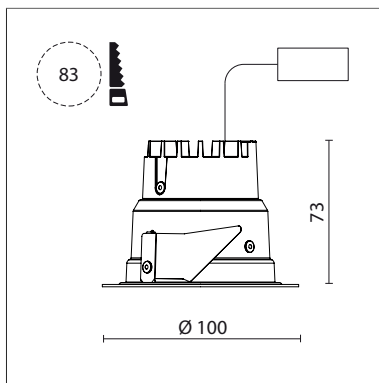

**035 061 04 910 | white**

DL 70 | LED  
downlight  
LED COB | 10 W 4000 K

- downlight DL 70 LED
- with a rim projecting over the ceiling
- with LED COB 1050 lm
- colour temperature: 4000 K
- colour rendering index: CRI >90
- L80 / B10 (50.000h)
- SDCM < 2
- net luminous flux: 700 lm
- total load: 10 W
- luminous efficacy: 70,0 lm/W
- rotationsymmetrical light distribution, medium
- reflector of highest grade aluminium 99.9%, mirror finish anodised
- cut of angle: 30 °
- UGR: 14
- with external LED power unit, electronic, 220-240 V, 50/60 Hz
- Dimming with external dimmers possible (trailing-edge and leading-edge)
- power supply: supply cord with free conductor end 2x0,75 mm<sup>2</sup>, length: 200 mm
- housing of aluminium and die cast aluminium
- height: 73 mm
- diameter: 100 mm, recessing diameter: 83 mm
- recessing depth: 73 mm, ceiling thickness: 4-25 mm
- weight: 0,22 kg
- protection rating: IP20 IP44 in closed ceiling systems
- protection class I
- 5 years Hoffmeister warranty
- Made in Germany
- certificates: manufactured according to DIN VDE 0711 / EN 60598, CE
- colour: white (RAL9016)
- 035 061 04 910