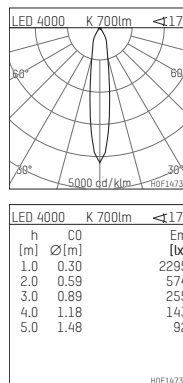

**035 061 04 910 | white**

DL 70 | LED  
downlight  
LED COB | 10 W 4000 K

- downlight DL 70 LED
- with a rim projecting over the ceiling
- with LED COB 1050 lm
- colour temperature: 4000 K
- colour rendering index: CRI >90
- L80 / B10 (50.000h)
- SDCM < 2
- net luminous flux: 700 lm
- total load: 10 W
- luminous efficacy: 70,0 lm/W
- rotationsymmetrical light distribution, medium
- reflector of highest grade aluminium 99.9%, mirror finish anodised
- cut of angle: 30 °
- UGR: 14
- with external LED power unit, electronic, 220-240 V, 50/60 Hz
- Dimming with external dimmers possible (trailing-edge and leading-edge)
- power supply: supply cord with free conductor end 2x0,75 mm<sup>2</sup>, length: 200 mm
- housing of aluminium and die cast aluminium
- height: 73 mm
- diameter: 100 mm, recessing diameter: 83 mm
- recessing depth: 73 mm, ceiling thickness: 4-25 mm
- weight: 0,22 kg
- protection rating: IP20 IP44 in closed ceiling systems
- protection class I
- 5 years Hoffmeister warranty
- Made in Germany
- certificates: manufactured according to DIN VDE 0711 / EN 60598, CE
- colour: white (RAL9016)
- 035 061 04 910