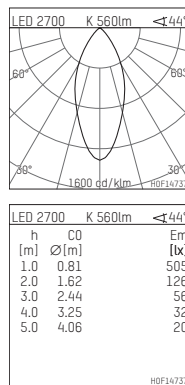

035 062 02 908 D | chrome

DL 70 | LED
downlight
LED COB | 10 W 2700 K

- downlight DL 70 LED
- with a rim projecting over the ceiling
- with LED COB 920 lm
- colour temperature: 2700 K
- colour rendering index: CRI >90
- L80 / B10 (50.000h)
- SDCM < 2
- net luminous flux: 560 lm
- total load: 10 W
- luminous efficacy: 56,0 lm/W
- rotationsymmetrical light distribution, flood
- reflector of highest grade aluminium 99.9%, mirror finish anodised
- cut of angle: 30 °
- UGR: 18
- with external LED power unit, electronic (DALI), 220-240 V, 0/50/60 Hz
- power supply: supply cord with free conductor end 2x0,75 mm², length: 200 mm
- housing of aluminium and die cast aluminium
- height: 73 mm
- diameter: 100 mm, recessing diameter: 83 mm
- recessing depth: 73 mm, ceiling thickness: 4-25 mm
- weight: 0,22 kg
- protection rating: IP20 IP44 in closed ceiling systems
- protection class I
- 5 years Hoffmeister warranty
- Made in Germany
- certificates: manufactured according to DIN VDE 0711 / EN 60598, CE
- colour: chrome
- 035 062 02 908 D
