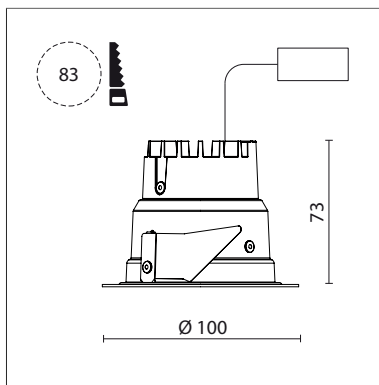

035 062 02 908 D | chrome

DL 70 | LED
downlight
LED COB | 10 W 2700 K

- downlight DL 70 LED
- with a rim projecting over the ceiling
- with LED COB 920 lm
- colour temperature: 2700 K
- colour rendering index: CRI >90
- L80 / B10 (50.000h)
- SDCM < 2
- net luminous flux: 560 lm
- total load: 10 W
- luminous efficacy: 56,0 lm/W
- rotationsymmetrical light distribution, flood
- reflector of highest grade aluminium 99.9%, mirror finish anodised
- cut of angle: 30 °
- UGR: 18
- with external LED power unit, electronic (DALI), 220-240 V, 0/50/60 Hz
- power supply: supply cord with free conductor end 2x0,75 mm², length: 200 mm
- housing of aluminium and die cast aluminium
- height: 73 mm
- diameter: 100 mm, recessing diameter: 83 mm
- recessing depth: 73 mm, ceiling thickness: 4-25 mm
- weight: 0,22 kg
- protection rating: IP20 IP44 in closed ceiling systems
- protection class I
- 5 years Hoffmeister warranty
- Made in Germany
- certificates: manufactured according to DIN VDE 0711 / EN 60598, CE
- colour: chrome
- 035 062 02 908 D
