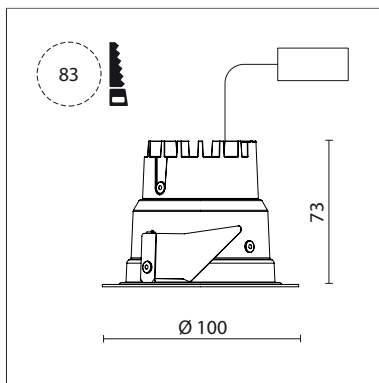

035 062 02 908 | chrome

DL 70 | LED
downlight
LED COB | 10 W 2700 K

- downlight DL 70 LED
- with a rim projecting over the ceiling
- with LED COB 920 lm
- colour temperature: 2700 K
- colour rendering index: CRI >90
- L80 / B10 (50.000h)
- SDCM < 2
- net luminous flux: 560 lm
- total load: 10 W
- luminous efficacy: 56,0 lm/W
- rotationsymmetrical light distribution, flood
- reflector of highest grade aluminium 99.9%, mirror finish anodised
- cut of angle: 30 °
- UGR: 18
- with external LED power unit, electronic, 220-240 V, 50/60 Hz
- Dimming with external dimmers possible (trailing-edge and leading-edge)
- power supply: supply cord with free conductor end 2x0,75 mm², length: 200 mm
- housing of aluminium and die cast aluminium
- height: 73 mm
- diameter: 100 mm, recessing diameter: 83 mm
- recessing depth: 73 mm, ceiling thickness: 4-25 mm
- weight: 0,22 kg
- protection rating: IP20 IP44 in closed ceiling systems
- protection class I
- 5 years Hoffmeister warranty
- Made in Germany
- certificates: manufactured according to DIN VDE 0711 / EN 60598, CE
- colour: chrome
- 035 062 02 908
