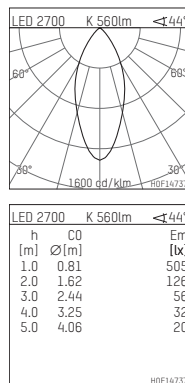

035 062 02 908 | chrome

DL 70 | LED
downlight
LED COB | 10 W 2700 K

- downlight DL 70 LED
- with a rim projecting over the ceiling
- with LED COB 920 lm
- colour temperature: 2700 K
- colour rendering index: CRI >90
- L80 / B10 (50.000h)
- SDCM < 2
- net luminous flux: 560 lm
- total load: 10 W
- luminous efficacy: 56,0 lm/W
- rotationsymmetrical light distribution, flood
- reflector of highest grade aluminium 99.9%, mirror finish anodised
- cut of angle: 30 °
- UGR: 18
- with external LED power unit, electronic, 220-240 V, 50/60 Hz
- Dimming with external dimmers possible (trailing-edge and leading-edge)
- power supply: supply cord with free conductor end 2x0,75 mm², length: 200 mm
- housing of aluminium and die cast aluminium
- height: 73 mm
- diameter: 100 mm, recessing diameter: 83 mm
- recessing depth: 73 mm, ceiling thickness: 4-25 mm
- weight: 0,22 kg
- protection rating: IP20 IP44 in closed ceiling systems
- protection class I
- 5 years Hoffmeister warranty
- Made in Germany
- certificates: manufactured according to DIN VDE 0711 / EN 60598, CE
- colour: chrome
- 035 062 02 908
