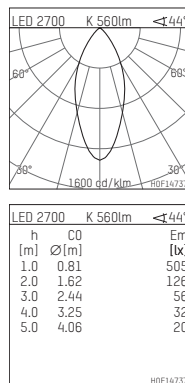

035 062 02 910 D | white

DL 70 | LED
downlight
LED COB | 10 W 2700 K

- downlight DL 70 LED
- with a rim projecting over the ceiling
- with LED COB 920 lm
- colour temperature: 2700 K
- colour rendering index: CRI >90
- L80 / B10 (50.000h)
- SDCM < 2
- net luminous flux: 560 lm
- total load: 10 W
- luminous efficacy: 56,0 lm/W
- rotationsymmetrical light distribution, flood
- reflector of highest grade aluminium 99.9%, mirror finish anodised
- cut of angle: 30 °
- UGR: 18
- with external LED power unit, electronic (DALI), 220-240 V, 0/50/60 Hz
- power supply: supply cord with free conductor end 2x0,75 mm², length: 200 mm
- housing of aluminium and die cast aluminium
- height: 73 mm
- diameter: 100 mm, recessing diameter: 83 mm
- recessing depth: 73 mm, ceiling thickness: 4-25 mm
- weight: 0,22 kg
- protection rating: IP20 IP44 in closed ceiling systems
- protection class I
- 5 years Hoffmeister warranty
- Made in Germany
- certificates: manufactured according to DIN VDE 0711 / EN 60598, CE
- colour: white (RAL9016)
- 035 062 02 910 D
