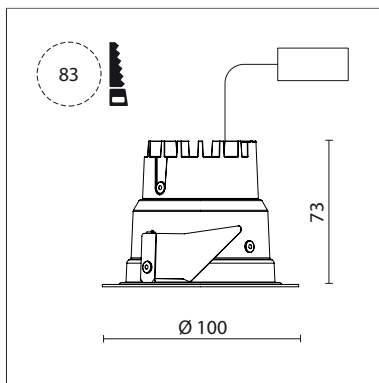

035 062 02 910 D | white

DL 70 | LED
downlight
LED COB | 10 W 2700 K

- downlight DL 70 LED
- with a rim projecting over the ceiling
- with LED COB 920 lm
- colour temperature: 2700 K
- colour rendering index: CRI >90
- L80 / B10 (50.000h)
- SDCM < 2
- net luminous flux: 560 lm
- total load: 10 W
- luminous efficacy: 56,0 lm/W
- rotationsymmetrical light distribution, flood
- reflector of highest grade aluminium 99.9%, mirror finish anodised
- cut of angle: 30 °
- UGR: 18
- with external LED power unit, electronic (DALI), 220-240 V, 0/50/60 Hz
- power supply: supply cord with free conductor end 2x0,75 mm², length: 200 mm
- housing of aluminium and die cast aluminium
- height: 73 mm
- diameter: 100 mm, recessing diameter: 83 mm
- recessing depth: 73 mm, ceiling thickness: 4-25 mm
- weight: 0,22 kg
- protection rating: IP20 IP44 in closed ceiling systems
- protection class I
- 5 years Hoffmeister warranty
- Made in Germany
- certificates: manufactured according to DIN VDE 0711 / EN 60598, CE
- colour: white (RAL9016)
- 035 062 02 910 D
