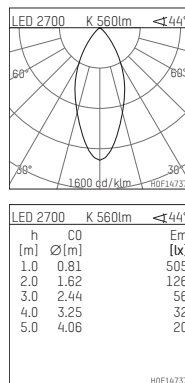

035 062 02 910 | white

DL 70 | LED
downlight
LED COB | 10 W 2700 K

- downlight DL 70 LED
- with a rim projecting over the ceiling
- with LED COB 920 lm
- colour temperature: 2700 K
- colour rendering index: CRI >90
- L80 / B10 (50.000h)
- SDCM < 2
- net luminous flux: 560 lm
- total load: 10 W
- luminous efficacy: 56,0 lm/W
- rotationsymmetrical light distribution, flood
- reflector of highest grade aluminium 99.9%, mirror finish anodised
- cut of angle: 30 °
- UGR: 18
- with external LED power unit, electronic, 220-240 V, 50/60 Hz
- Dimming with external dimmers possible (trailing-edge and leading-edge)
- power supply: supply cord with free conductor end 2x0,75 mm², length: 200 mm
- housing of aluminium and die cast aluminium
- height: 73 mm
- diameter: 100 mm, recessing diameter: 83 mm
- recessing depth: 73 mm, ceiling thickness: 4-25 mm
- weight: 0,3 kg
- protection rating: IP20 IP44 in closed ceiling systems
- protection class I
- 5 years Hoffmeister warranty
- Made in Germany
- certificates: manufactured according to DIN VDE 0711 / EN 60598, CE
- colour: white (RAL9016)
- 035 062 02 910