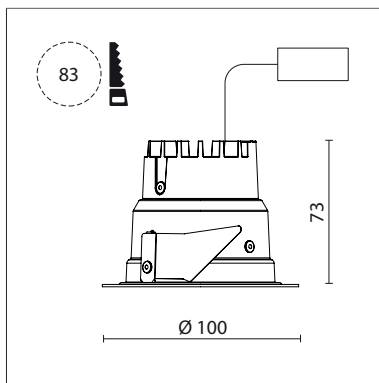

035 062 02 910 | white

DL 70 | LED
downlight
LED COB | 10 W 2700 K

- downlight DL 70 LED
- with a rim projecting over the ceiling
- with LED COB 920 lm
- colour temperature: 2700 K
- colour rendering index: CRI >90
- L80 / B10 (50.000h)
- SDCM < 2
- net luminous flux: 560 lm
- total load: 10 W
- luminous efficacy: 56,0 lm/W
- rotationsymmetrical light distribution, flood
- reflector of highest grade aluminium 99.9%, mirror finish anodised
- cut of angle: 30 °
- UGR: 18
- with external LED power unit, electronic, 220-240 V, 50/60 Hz
- Dimming with external dimmers possible (trailing-edge and leading-edge)
- power supply: supply cord with free conductor end 2x0,75 mm², length: 200 mm
- housing of aluminium and die cast aluminium
- height: 73 mm
- diameter: 100 mm, recessing diameter: 83 mm
- recessing depth: 73 mm, ceiling thickness: 4-25 mm
- weight: 0,3 kg
- protection rating: IP20 IP44 in closed ceiling systems
- protection class I
- 5 years Hoffmeister warranty
- Made in Germany
- certificates: manufactured according to DIN VDE 0711 / EN 60598, CE
- colour: white (RAL9016)
- 035 062 02 910