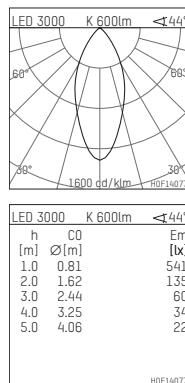

035 062 03 908 D | chrome

DL 70 | LED
downlight
LED COB | 10 W 3000 K

- downlight DL 70 LED
- with a rim projecting over the ceiling
- with LED COB 980 lm
- colour temperature: 3000 K
- colour rendering index: CRI >90
- L80 / B10 (50.000h)
- SDCM < 2
- net luminous flux: 600 lm
- total load: 10 W
- luminous efficacy: 60,0 lm/W
- rotationsymmetrical light distribution, flood
- reflector of highest grade aluminium 99.9%, mirror finish anodised
- cut of angle: 30 °
- UGR: 18
- with external LED power unit, electronic (DALI), 220-240 V, 0/50/60 Hz
- power supply: supply cord with free conductor end 2x0,75 mm², length: 200 mm
- housing of aluminium and die cast aluminium
- height: 73 mm
- diameter: 100 mm, recessing diameter: 83 mm
- recessing depth: 73 mm, ceiling thickness: 4-25 mm
- weight: 0,22 kg
- protection rating: IP20 IP44 in closed ceiling systems
- protection class I
- 5 years Hoffmeister warranty
- Made in Germany
- certificates: manufactured according to DIN VDE 0711 / EN 60598, CE
- colour: chrome
- 035 062 03 908 D
