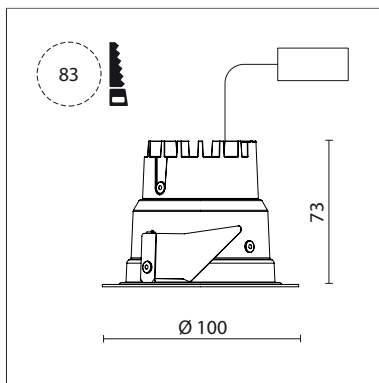

035 062 03 908 D | chrome

DL 70 | LED
downlight
LED COB | 10 W 3000 K

- downlight DL 70 LED
- with a rim projecting over the ceiling
- with LED COB 980 lm
- colour temperature: 3000 K
- colour rendering index: CRI >90
- L80 / B10 (50.000h)
- SDCM < 2
- net luminous flux: 600 lm
- total load: 10 W
- luminous efficacy: 60,0 lm/W
- rotationsymmetrical light distribution, flood
- reflector of highest grade aluminium 99.9%, mirror finish anodised
- cut of angle: 30 °
- UGR: 18
- with external LED power unit, electronic (DALI), 220-240 V, 0/50/60 Hz
- power supply: supply cord with free conductor end 2x0,75 mm², length: 200 mm
- housing of aluminium and die cast aluminium
- height: 73 mm
- diameter: 100 mm, recessing diameter: 83 mm
- recessing depth: 73 mm, ceiling thickness: 4-25 mm
- weight: 0,22 kg
- protection rating: IP20 IP44 in closed ceiling systems
- protection class I
- 5 years Hoffmeister warranty
- Made in Germany
- certificates: manufactured according to DIN VDE 0711 / EN 60598, CE
- colour: chrome
- 035 062 03 908 D
