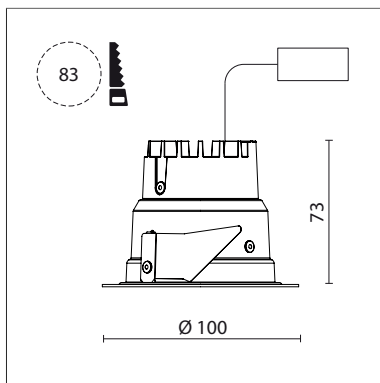

**035 062 03 908 | chrome**

DL 70 | LED  
downlight  
LED COB | 10 W 3000 K

- downlight DL 70 LED
- with a rim projecting over the ceiling
- with LED COB 980 lm
- colour temperature: 3000 K
- colour rendering index: CRI >90
- L80 / B10 (50.000h)
- SDCM < 2
- net luminous flux: 600 lm
- total load: 10 W
- luminous efficacy: 60,0 lm/W
- rotationsymmetrical light distribution, flood
- reflector of highest grade aluminium 99.9%, mirror finish anodised
- cut of angle: 30 °
- UGR: 18
- with external LED power unit, electronic, 220-240 V, 50/60 Hz
- Dimming with external dimmers possible (trailing-edge and leading-edge)
- power supply: supply cord with free conductor end 2x0,75 mm<sup>2</sup>, length: 200 mm
- housing of aluminium and die cast aluminium
- height: 73 mm
- diameter: 100 mm, recessing diameter: 83 mm
- recessing depth: 73 mm, ceiling thickness: 4-25 mm
- weight: 0,22 kg
- protection rating: IP20 IP44 in closed ceiling systems
- protection class I
- 5 years Hoffmeister warranty
- Made in Germany
- certificates: manufactured according to DIN VDE 0711 / EN 60598, CE
- colour: chrome
- 035 062 03 908