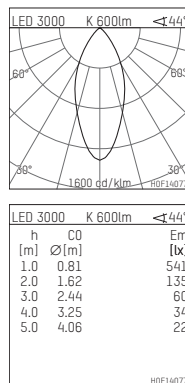

**035 062 03 908 | chrome**

DL 70 | LED  
downlight  
LED COB | 10 W 3000 K

- downlight DL 70 LED
- with a rim projecting over the ceiling
- with LED COB 980 lm
- colour temperature: 3000 K
- colour rendering index: CRI >90
- L80 / B10 (50.000h)
- SDCM < 2
- net luminous flux: 600 lm
- total load: 10 W
- luminous efficacy: 60,0 lm/W
- rotationsymmetrical light distribution, flood
- reflector of highest grade aluminium 99.9%, mirror finish anodised
- cut of angle: 30 °
- UGR: 18
- with external LED power unit, electronic, 220-240 V, 50/60 Hz
- Dimming with external dimmers possible (trailing-edge and leading-edge)
- power supply: supply cord with free conductor end 2x0,75 mm<sup>2</sup>, length: 200 mm
- housing of aluminium and die cast aluminium
- height: 73 mm
- diameter: 100 mm, recessing diameter: 83 mm
- recessing depth: 73 mm, ceiling thickness: 4-25 mm
- weight: 0,22 kg
- protection rating: IP20 IP44 in closed ceiling systems
- protection class I
- 5 years Hoffmeister warranty
- Made in Germany
- certificates: manufactured according to DIN VDE 0711 / EN 60598, CE
- colour: chrome
- 035 062 03 908