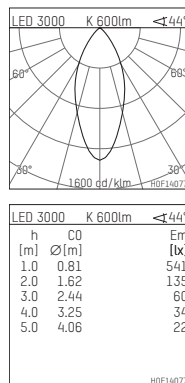

035 062 03 910 D | white

DL 70 | LED
downlight
LED COB | 10 W 3000 K

- downlight DL 70 LED
- with a rim projecting over the ceiling
- with LED COB 980 lm
- colour temperature: 3000 K
- colour rendering index: CRI >90
- L80 / B10 (50.000h)
- SDCM < 2
- net luminous flux: 600 lm
- total load: 10 W
- luminous efficacy: 60,0 lm/W
- rotationsymmetrical light distribution, flood
- reflector of highest grade aluminium 99.9%, mirror finish anodised
- cut of angle: 30 °
- UGR: 18
- with external LED power unit, electronic (DALI), 220-240 V, 0/50/60 Hz
- power supply: supply cord with free conductor end 2x0,75 mm², length: 200 mm
- housing of aluminium and die cast aluminium
- height: 73 mm
- diameter: 100 mm, recessing diameter: 83 mm
- recessing depth: 73 mm, ceiling thickness: 4-25 mm
- weight: 0,22 kg
- protection rating: IP20 IP44 in closed ceiling systems
- protection class I
- 5 years Hoffmeister warranty
- Made in Germany
- certificates: manufactured according to DIN VDE 0711 / EN 60598, CE
- colour: white (RAL9016)
- 035 062 03 910 D
