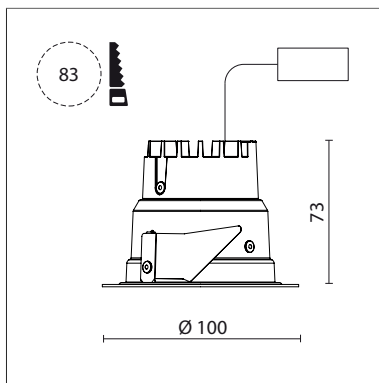

035 062 03 910 D | white

DL 70 | LED
downlight
LED COB | 10 W 3000 K

- downlight DL 70 LED
- with a rim projecting over the ceiling
- with LED COB 980 lm
- colour temperature: 3000 K
- colour rendering index: CRI >90
- L80 / B10 (50.000h)
- SDCM < 2
- net luminous flux: 600 lm
- total load: 10 W
- luminous efficacy: 60,0 lm/W
- rotationsymmetrical light distribution, flood
- reflector of highest grade aluminium 99.9%, mirror finish anodised
- cut of angle: 30 °
- UGR: 18
- with external LED power unit, electronic (DALI), 220-240 V, 0/50/60 Hz
- power supply: supply cord with free conductor end 2x0,75 mm², length: 200 mm
- housing of aluminium and die cast aluminium
- height: 73 mm
- diameter: 100 mm, recessing diameter: 83 mm
- recessing depth: 73 mm, ceiling thickness: 4-25 mm
- weight: 0,22 kg
- protection rating: IP20 IP44 in closed ceiling systems
- protection class I
- 5 years Hoffmeister warranty
- Made in Germany
- certificates: manufactured according to DIN VDE 0711 / EN 60598, CE
- colour: white (RAL9016)
- 035 062 03 910 D
