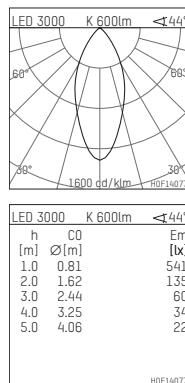

035 062 03 910 | white

DL 70 | LED
downlight
LED COB | 10 W 3000 K

- downlight DL 70 LED
- with a rim projecting over the ceiling
- with LED COB 980 lm
- colour temperature: 3000 K
- colour rendering index: CRI >90
- L80 / B10 (50.000h)
- SDCM < 2
- net luminous flux: 600 lm
- total load: 10 W
- luminous efficacy: 60,0 lm/W
- rotationsymmetrical light distribution, flood
- reflector of highest grade aluminium 99.9%, mirror finish anodised
- cut of angle: 30 °
- UGR: 18
- with external LED power unit, electronic, 220-240 V, 50/60 Hz
- Dimming with external dimmers possible (trailing-edge and leading-edge)
- power supply: supply cord with free conductor end 2x0,75 mm², length: 200 mm
- housing of aluminium and die cast aluminium
- height: 73 mm
- diameter: 100 mm, recessing diameter: 83 mm
- recessing depth: 73 mm, ceiling thickness: 4-25 mm
- weight: 0,22 kg
- protection rating: IP20 IP44 in closed ceiling systems
- protection class I
- 5 years Hoffmeister warranty
- Made in Germany
- certificates: manufactured according to DIN VDE 0711 / EN 60598, CE
- colour: white (RAL9016)
- 035 062 03 910
