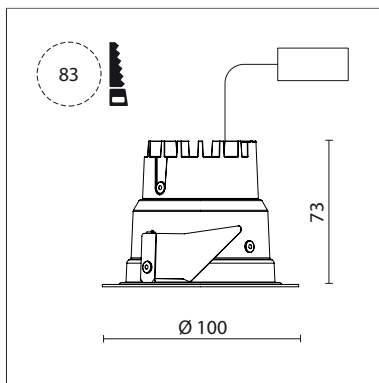

035 062 03 910 | white

DL 70 | LED
downlight
LED COB | 10 W 3000 K

- downlight DL 70 LED
- with a rim projecting over the ceiling
- with LED COB 980 lm
- colour temperature: 3000 K
- colour rendering index: CRI >90
- L80 / B10 (50.000h)
- SDCM < 2
- net luminous flux: 600 lm
- total load: 10 W
- luminous efficacy: 60,0 lm/W
- rotationsymmetrical light distribution, flood
- reflector of highest grade aluminium 99.9%, mirror finish anodised
- cut of angle: 30 °
- UGR: 18
- with external LED power unit, electronic, 220-240 V, 50/60 Hz
- Dimming with external dimmers possible (trailing-edge and leading-edge)
- power supply: supply cord with free conductor end 2x0,75 mm², length: 200 mm
- housing of aluminium and die cast aluminium
- height: 73 mm
- diameter: 100 mm, recessing diameter: 83 mm
- recessing depth: 73 mm, ceiling thickness: 4-25 mm
- weight: 0,22 kg
- protection rating: IP20 IP44 in closed ceiling systems
- protection class I
- 5 years Hoffmeister warranty
- Made in Germany
- certificates: manufactured according to DIN VDE 0711 / EN 60598, CE
- colour: white (RAL9016)
- 035 062 03 910
