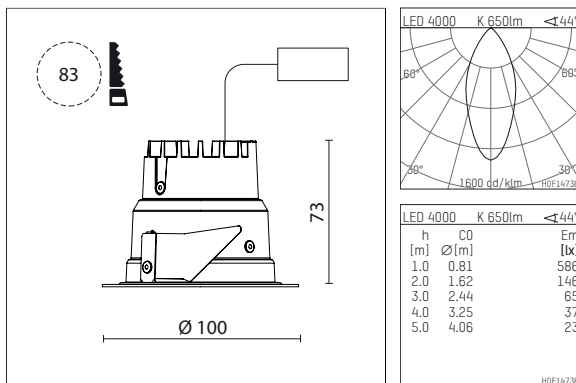

**035 062 04 908 D | chrome**

DL 70 | LED  
downlight  
LED COB | 10 W 4000 K

- downlight DL 70 LED
- with a rim projecting over the ceiling
- with LED COB 1050 lm
- colour temperature: 4000 K
- colour rendering index: CRI >90
- L80 / B10 (50.000h)
- SDCM < 2
- net luminous flux: 650 lm
- total load: 10 W
- luminous efficacy: 65,0 lm/W
- rotationsymmetrical light distribution, flood
- reflector of highest grade aluminium 99.9%, mirror finish anodised
- cut of angle: 30 °
- UGR: 18
- with external LED power unit, electronic (DALI), 220-240 V, 0/50/60 Hz
- power supply: supply cord with free conductor end 2x0,75 mm<sup>2</sup>, length: 200 mm
- housing of aluminium and die cast aluminium
- height: 73 mm
- diameter: 100 mm, recessing diameter: 83 mm
- recessing depth: 73 mm, ceiling thickness: 4-25 mm
- weight: 0,22 kg
- protection rating: IP20 IP44 in closed ceiling systems
- protection class I
- 5 years Hoffmeister warranty
- Made in Germany
- certificates: manufactured according to DIN VDE 0711 / EN 60598, CE
- colour: chrome
- 035 062 04 908 D