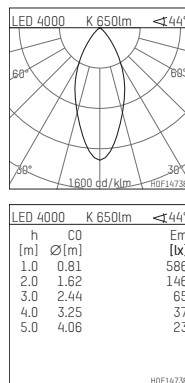

**035 062 04 908 | chrome**

DL 70 | LED  
downlight  
LED COB | 10 W 4000 K

- downlight DL 70 LED
- with a rim projecting over the ceiling
- with LED COB 1050 lm
- colour temperature: 4000 K
- colour rendering index: CRI >90
- L80 / B10 (50.000h)
- SDCM < 2
- net luminous flux: 650 lm
- total load: 10 W
- luminous efficacy: 65,0 lm/W
- rotationsymmetrical light distribution, flood
- reflector of highest grade aluminium 99.9%, mirror finish anodised
- cut of angle: 30 °
- UGR: 18
- with external LED power unit, electronic, 220-240 V, 50/60 Hz
- Dimming with external dimmers possible (trailing-edge and leading-edge)
- power supply: supply cord with free conductor end 2x0,75 mm<sup>2</sup>, length: 200 mm
- housing of aluminium and die cast aluminium
- height: 73 mm
- diameter: 100 mm, recessing diameter: 83 mm
- recessing depth: 73 mm, ceiling thickness: 4-25 mm
- weight: 0,22 kg
- protection rating: IP20 IP44 in closed ceiling systems
- protection class I
- 5 years Hoffmeister warranty
- Made in Germany
- certificates: manufactured according to DIN VDE 0711 / EN 60598, CE
- colour: chrome
- 035 062 04 908