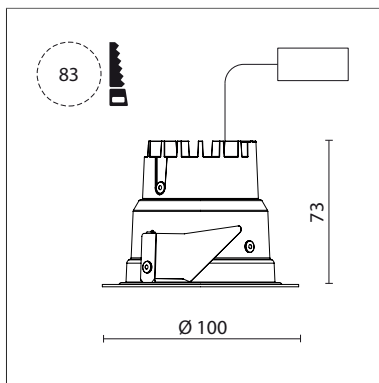

**035 062 04 908 | chrome**

DL 70 | LED  
downlight  
LED COB | 10 W 4000 K

- downlight DL 70 LED
- with a rim projecting over the ceiling
- with LED COB 1050 lm
- colour temperature: 4000 K
- colour rendering index: CRI >90
- L80 / B10 (50.000h)
- SDCM < 2
- net luminous flux: 650 lm
- total load: 10 W
- luminous efficacy: 65,0 lm/W
- rotationsymmetrical light distribution, flood
- reflector of highest grade aluminium 99.9%, mirror finish anodised
- cut of angle: 30 °
- UGR: 18
- with external LED power unit, electronic, 220-240 V, 50/60 Hz
- Dimming with external dimmers possible (trailing-edge and leading-edge)
- power supply: supply cord with free conductor end 2x0,75 mm<sup>2</sup>, length: 200 mm
- housing of aluminium and die cast aluminium
- height: 73 mm
- diameter: 100 mm, recessing diameter: 83 mm
- recessing depth: 73 mm, ceiling thickness: 4-25 mm
- weight: 0,22 kg
- protection rating: IP20 IP44 in closed ceiling systems
- protection class I
- 5 years Hoffmeister warranty
- Made in Germany
- certificates: manufactured according to DIN VDE 0711 / EN 60598, CE
- colour: chrome
- 035 062 04 908