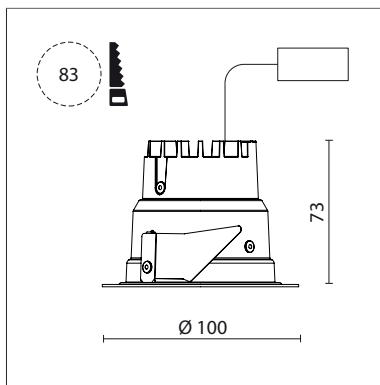

035 062 04 910 D | white

DL 70 | LED
downlight
LED COB | 10 W 4000 K

- downlight DL 70 LED
- with a rim projecting over the ceiling
- with LED COB 1050 lm
- colour temperature: 4000 K
- colour rendering index: CRI >90
- L80 / B10 (50.000h)
- SDCM < 2
- net luminous flux: 650 lm
- total load: 10 W
- luminous efficacy: 65,0 lm/W
- rotationsymmetrical light distribution, flood
- reflector of highest grade aluminium 99.9%, mirror finish anodised
- cut of angle: 30 °
- UGR: 18
- with external LED power unit, electronic (DALI), 220-240 V, 0/50/60 Hz
- power supply: supply cord with free conductor end 2x0,75 mm², length: 200 mm
- housing of aluminium and die cast aluminium
- height: 73 mm
- diameter: 100 mm, recessing diameter: 83 mm
- recessing depth: 73 mm, ceiling thickness: 4-25 mm
- weight: 0,22 kg
- protection rating: IP20 IP44 in closed ceiling systems
- protection class I
- 5 years Hoffmeister warranty
- Made in Germany
- certificates: manufactured according to DIN VDE 0711 / EN 60598, CE
- colour: white (RAL9016)
- 035 062 04 910 D
