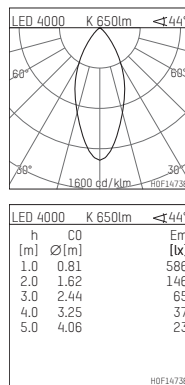

035 062 04 910 D | white

DL 70 | LED
downlight
LED COB | 10 W 4000 K

- downlight DL 70 LED
- with a rim projecting over the ceiling
- with LED COB 1050 lm
- colour temperature: 4000 K
- colour rendering index: CRI >90
- L80 / B10 (50.000h)
- SDCM < 2
- net luminous flux: 650 lm
- total load: 10 W
- luminous efficacy: 65,0 lm/W
- rotationsymmetrical light distribution, flood
- reflector of highest grade aluminium 99.9%, mirror finish anodised
- cut of angle: 30 °
- UGR: 18
- with external LED power unit, electronic (DALI), 220-240 V, 0/50/60 Hz
- power supply: supply cord with free conductor end 2x0,75 mm², length: 200 mm
- housing of aluminium and die cast aluminium
- height: 73 mm
- diameter: 100 mm, recessing diameter: 83 mm
- recessing depth: 73 mm, ceiling thickness: 4-25 mm
- weight: 0,22 kg
- protection rating: IP20 IP44 in closed ceiling systems
- protection class I
- 5 years Hoffmeister warranty
- Made in Germany
- certificates: manufactured according to DIN VDE 0711 / EN 60598, CE
- colour: white (RAL9016)
- 035 062 04 910 D
