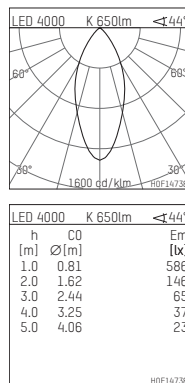

035 062 04 910 | white

DL 70 | LED
downlight
LED COB | 10 W 4000 K

- downlight DL 70 LED
- with a rim projecting over the ceiling
- with LED COB 1050 lm
- colour temperature: 4000 K
- colour rendering index: CRI >90
- L80 / B10 (50.000h)
- SDCM < 2
- net luminous flux: 650 lm
- total load: 10 W
- luminous efficacy: 65,0 lm/W
- rotationsymmetrical light distribution, flood
- reflector of highest grade aluminium 99.9%, mirror finish anodised
- cut of angle: 30 °
- UGR: 18
- with external LED power unit, electronic, 220-240 V, 50/60 Hz
- Dimming with external dimmers possible (trailing-edge and leading-edge)
- power supply: supply cord with free conductor end 2x0,75 mm², length: 200 mm
- housing of aluminium and die cast aluminium
- height: 73 mm
- diameter: 100 mm, recessing diameter: 83 mm
- recessing depth: 73 mm, ceiling thickness: 4-25 mm
- weight: 0,22 kg
- protection rating: IP20 IP44 in closed ceiling systems
- protection class I
- 5 years Hoffmeister warranty
- Made in Germany
- certificates: manufactured according to DIN VDE 0711 / EN 60598, CE
- colour: white (RAL9016)
- 035 062 04 910