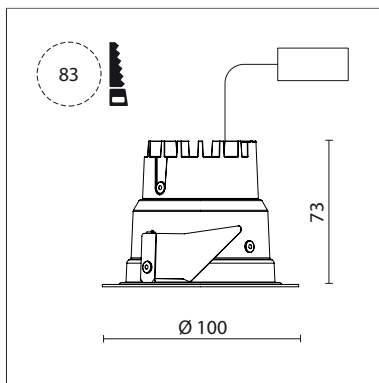

035 062 04 910 | white

DL 70 | LED
downlight
LED COB | 10 W 4000 K

- downlight DL 70 LED
- with a rim projecting over the ceiling
- with LED COB 1050 lm
- colour temperature: 4000 K
- colour rendering index: CRI >90
- L80 / B10 (50.000h)
- SDCM < 2
- net luminous flux: 650 lm
- total load: 10 W
- luminous efficacy: 65,0 lm/W
- rotationsymmetrical light distribution, flood
- reflector of highest grade aluminium 99.9%, mirror finish anodised
- cut of angle: 30 °
- UGR: 18
- with external LED power unit, electronic, 220-240 V, 50/60 Hz
- Dimming with external dimmers possible (trailing-edge and leading-edge)
- power supply: supply cord with free conductor end 2x0,75 mm², length: 200 mm
- housing of aluminium and die cast aluminium
- height: 73 mm
- diameter: 100 mm, recessing diameter: 83 mm
- recessing depth: 73 mm, ceiling thickness: 4-25 mm
- weight: 0,22 kg
- protection rating: IP20 IP44 in closed ceiling systems
- protection class I
- 5 years Hoffmeister warranty
- Made in Germany
- certificates: manufactured according to DIN VDE 0711 / EN 60598, CE
- colour: white (RAL9016)
- 035 062 04 910