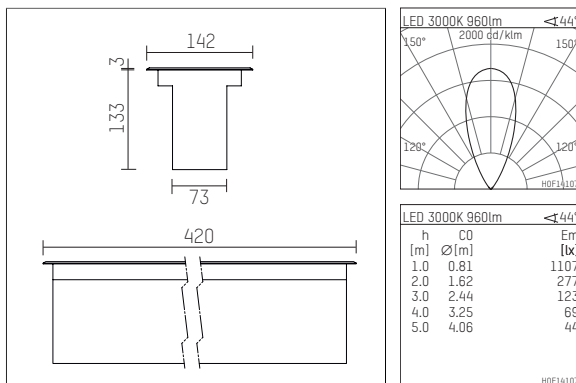

- inground luminaire hi.vertical 2.0
- for mounting into separate in-ground housing
- with LED 1350 lm
- colour temperature: 3000 K
- colour rendering index: CRI >90
- L80 / B10 (50.000h)
- SDCM < 2
- net luminous flux: 960 lm
- total load: 14 W
- luminous efficacy: 68,6 lm/W
- symmetrical light distribution, flood
- beam angle: 45 °
- with built in LED power unit, electronic, 220-240 V, 0/50/60 Hz
- power supply: supply cord, H07RN-F 3x1,5 mm², length: 700 mm
- housing of aluminium and die cast aluminium
- with stainless steel cover frame
- length: 420 mm, width: 142 mm
- recessing depth: 133 mm
- load capacity 1000 kg or 3000 kg with separate installation housing or housing for concrete
- adjustable optics ± 15°, adjustable from outside in operation
- weight: 6,2 kg
- protection rating: IP68 1m / 0,5h
- protection class I
- 5 years Hoffmeister warranty
- Made in Germany
- maximum ambient temperature: 50 ° C
- impact resistance class: IK10
- certificates: CE, manufactured according to DIN VDE 0711 / EN 60598
- colour: stainless steel
- 071 625 03 902

- Overview of accessories on the following page / s