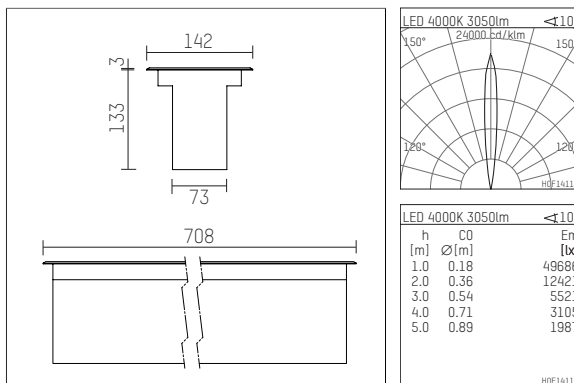

## 071 641 04 902 D | stainless steel

hi.vertical 2.0  
inground luminaire  
LED | 28 W 4000 K

- inground luminaire hi.vertical 2.0
- for mounting into separate in-ground housing
- with LED 3450 lm
- colour temperature: 4000 K
- colour rendering index: CRI >80
- L80 / B10 (50.000h)
- SDCM < 2
- net luminous flux: 3050 lm
- total load: 28 W
- luminous efficacy: 108,9 lm/W
- symmetrical light distribution, spot
- beam angle: 10 °
- with built in LED power unit, electronic (DALI), 220-240 V, 0/50/60 Hz
- dimmable
- dimming range: 100-10 %
- power supply: supply cord, H07RN-F 5x1,5 mm², length: 1000 mm
- housing of aluminium and die cast aluminium
- with stainless steel cover frame
- length: 708 mm, width: 142 mm
- recessing depth: 133 mm
- load capacity 1000 kg or 3000 kg with separate installation housing or housing for concrete
- adjustable optics ± 15°, adjustable from outside in operation
- weight: 8,5 kg
- protection rating: IP68 1m / 0,5h
- protection class I
- 5 years Hoffmeister warranty
- Made in Germany
- maximum ambient temperature: 40 ° C
- impact resistance class: IK10
- certificates: CE, manufactured according to DIN VDE 0711 / EN 60598
- colour: stainless steel
- 071 641 04 902 D

### Optional accessories

| description accessory general   | dimensions in mm       | item number    | pic.-No. |
|---|------------------------|----------------|----------|
| moulded sleeve<br>for connecting to an underground cable  | LxWxH: 150 x 75 x 50   | 071 213 00 000 | 01       |
| connection sleeve IP68<br>for ground recessed luminaire   | ØxL: 32 x 130          | 071 214 00 000 | 02       |
| housing for concrete cast, made of stainless steel, up to 3t load capacity<br>for ground recessed luminaire hi.vertical 2.0 | LxWxH: 750 x 116 x 184 | 071 692 00 000 | 03       |
| in-ground housing<br>for ground recessed luminaire hi.vertical 2.0 - up to 3t load capacity                                 | LxWxH: 754 x 174 x 173 | 071 697 00 000 | 04       |