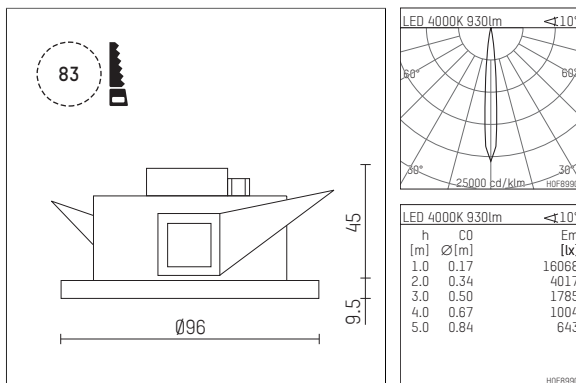

106 900 04 721 | black

DL 100 | IP65
downlight
LED | 10 W 4000 K

- downlight DL 100 IP65
- with a rim projecting over the ceiling
- for installation into suspended ceilings or casting drums
- with LED 1050 lm
- colour temperature: 4000 K
- colour rendering index: CRI >80
- L90 / B10 (50.000h)
- SDCM < 2
- net luminous flux: 930 lm
- total load: 10 W
- luminous efficacy: 93,0 lm/W
- rotationsymmetrical light distribution, spot
- beam angle: 10°
- UGR: 10
- with external LED power unit, electronic, 220-240 V, 50/60 Hz
- Dimming with external dimmers possible (trailing-edge and leading-edge)
- power supply: accessory for through-wiring 2x5x2,5 mm²
- housing of die cast aluminium
- safety glass, clear
- recessing ring of thermoplastic
- ceiling trim of thermoplastic
- height: 45 mm
- diameter: 96 mm, recessing diameter: 83 mm
- recessing depth: 67 mm, ceiling thickness: max. 25 mm
- weight: 0,64 kg
- protection rating: IP65 (Vorschaltgerät IP20)
- protection class II
- 5 years Hoffmeister warranty
- Made in Germany
- maximum ambient temperature: 40 °C
- certificates: manufactured according to DIN VDE 0711 / EN 60598, CE
- colour: black
- 106 900 04 721

- Overview of accessories on the following page / s

106 900 04 721
accessory

Optional accessories

description accessory general	dimensions in mm	item number	pic.-No.
IP65 box for LED-Power unit Without power unit (included with DL100 downlight)The recessing depth of the downlight increases(please refer to the mounting instruction for correct values)		107174	01