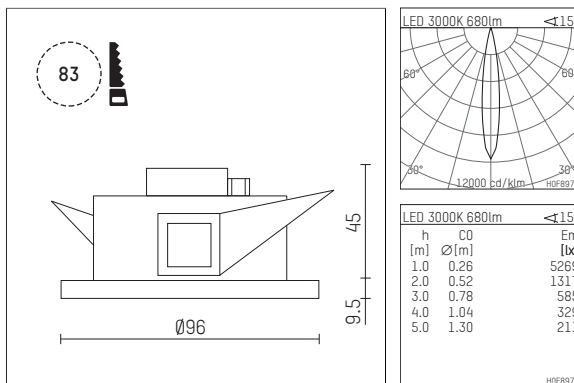

106 901 03 721 | black

DL 100 | IP65
downlight
LED | 10 W 3000 K

- downlight DL 100 IP65
- with a rim projecting over the ceiling
- for installation into suspended ceilings or casting drums
- with LED 800 lm
- colour temperature: 3000 K
- colour rendering index: CRI >90
- L90 / B10 (50.000h)
- SDCM < 2
- net luminous flux: 680 lm
- total load: 10 W
- luminous efficacy: 68,0 lm/W
- rotationsymmetrical light distribution, spot
- beam angle: 15 °
- UGR: 7
- with external LED power unit, electronic, 220-240 V, 50/60 Hz
- Dimming with external dimmers possible (trailing-edge and leading-edge)
- power supply: accessory for through-wiring 2x5x2,5 mm²
- housing of die cast aluminium
- microprismatic filter with very high rate of light transmission
- recessing ring of thermoplastic
- ceiling trim of thermoplastic
- height: 45 mm
- diameter: 96 mm, recessing diameter: 83 mm
- recessing depth: 67 mm, ceiling thickness: max. 25 mm
- weight: 0,64 kg
- protection rating: IP65 (Vorschaltgerät IP20)
- protection class II
- 5 years Hoffmeister warranty
- Made in Germany
- maximum ambient temperature: 40 ° C
- certificates: manufactured according to DIN VDE 0711 / EN 60598, CE
- colour: black
- 106 901 03 721

- Overview of accessories on the following page / s

106 901 03 721
accessory

Optional accessories

description accessory general	dimensions in mm	item number	pic.-No.
IP65 box for LED-Power unit Without power unit (included with DL100 downlight)The recessing depth of the downlight increases(please refer to the mounting instruction for correct values)		107174	01