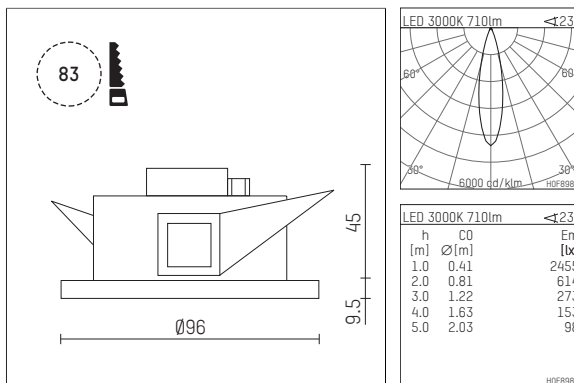

106 902 03 721 | black

DL 100 | IP65
downlight
LED | 10 W 3000 K

- downlight DL 100 IP65
- with a rim projecting over the ceiling
- for installation into suspended ceilings or casting drums
- with LED 800 lm
- colour temperature: 3000 K
- colour rendering index: CRI >90
- L90 / B10 (50.000h)
- SDCM < 2
- net luminous flux: 710 lm
- total load: 10 W
- luminous efficacy: 71,0 lm/W
- rotationsymmetrical light distribution, medium
- beam angle: 25 °
- UGR: 9
- with external LED power unit, electronic, 220-240 V, 50/60 Hz
- Dimming with external dimmers possible (trailing-edge and leading-edge)
- power supply: accessory for through-wiring 2x5x2,5 mm²
- housing of die cast aluminium
- safety glass, clear
- recessing ring of thermoplastic
- ceiling trim of thermoplastic
- height: 45 mm
- diameter: 96 mm, recessing diameter: 83 mm
- recessing depth: 67 mm, ceiling thickness: max. 25 mm
- weight: 0,64 kg
- protection rating: IP65 (Vorschaltgerät IP20)
- protection class II
- 5 years Hoffmeister warranty
- Made in Germany
- maximum ambient temperature: 40 ° C
- certificates: manufactured according to DIN VDE 0711 / EN 60598, CE
- colour: black
- 106 902 03 721

- Overview of accessories on the following page / s

106 902 03 721
accessory

Optional accessories

description accessory general	dimensions in mm	item number	pic.-No.
IP65 box for LED-Power unit Without power unit (included with DL100 downlight)The recessing depth of the downlight increases(please refer to the mounting instruction for correct values)		107174	01