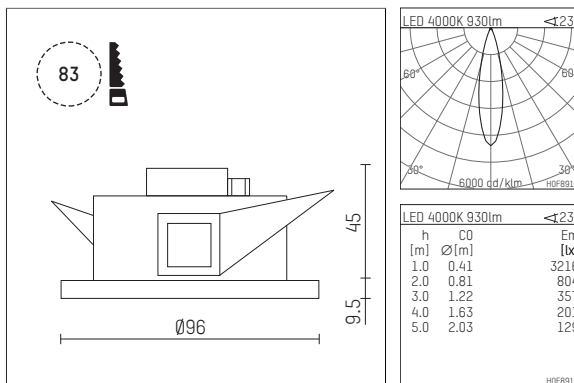

106 902 04 721 | black

DL 100 | IP65
downlight
LED | 10 W 4000 K

- downlight DL 100 IP65
- with a rim projecting over the ceiling
- for installation into suspended ceilings or casting drums
- with LED 1050 lm
- colour temperature: 4000 K
- colour rendering index: CRI >80
- L90 / B10 (50.000h)
- SDCM < 2
- net luminous flux: 930 lm
- total load: 10 W
- luminous efficacy: 93,0 lm/W
- rotationsymmetrical light distribution, medium
- beam angle: 25°
- UGR: 10
- with external LED power unit, electronic, 220-240 V, 50/60 Hz
- Dimming with external dimmers possible (trailing-edge and leading-edge)
- power supply: accessory for through-wiring 2x5x2,5 mm²
- housing of die cast aluminium
- safety glass, clear
- recessing ring of thermoplastic
- ceiling trim of thermoplastic
- height: 45 mm
- diameter: 96 mm, recessing diameter: 83 mm
- recessing depth: 67 mm, ceiling thickness: max. 25 mm
- weight: 0,64 kg
- protection rating: IP65 (Vorschaltgerät IP20)
- protection class II
- 5 years Hoffmeister warranty
- Made in Germany
- maximum ambient temperature: 40 °C
- certificates: manufactured according to DIN VDE 0711 / EN 60598, CE
- colour: black
- 106 902 04 721

- Overview of accessories on the following page / s

106 902 04 721
accessory

Optional accessories

description accessory general	dimensions in mm	item number	pic.-No.
IP65 box for LED-Power unit Without power unit (included with DL100 downlight)The recessing depth of the downlight increases(please refer to the mounting instruction for correct values)		107174	01