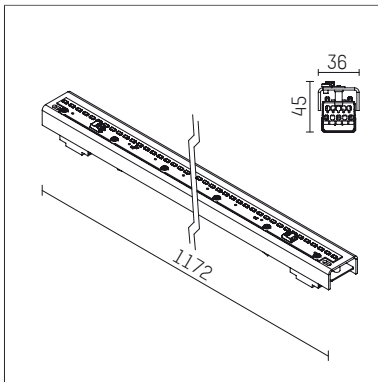

107 816 03 000 D

form.h44 | LED DALI
light unit
LED | 18 W 3000 K

LED 3000K 2240lm		
$\eta_{LOR} = 100\%$		
E [lx]	100lx	500lx
a [m ²]	n=12	n=57
HOF 2660		

- light unit form.h44 LED DALI
- for form h.44 profiles
- suitable for forming continuous strip lighting systems
- with LED 2600 lm
- colour temperature: 3000 K
- colour rendering index: CRI >90
- L70 / B50 (50.000h)
- SDCM < 3
- net luminous flux: 2240 lm
- total load: 18 W
- luminous efficacy: 124,4 lm/W
- symmetrical light distribution, wide flood
- with built in LED power unit, electronic (DALI)
- amplitude dimming
- dimming range: 100-1 %
- power supply: push-wire terminal 2x7x1,5 mm²
- suitable for through wiring
- mounting of sheet steel
- length: 1172 mm
- weight: 1,2 kg
- protection rating: IP20
- protection class I
- 5 years Hoffmeister warranty
- Made in Germany
- certificates: manufactured according to DIN VDE 0711 / EN 60598, CE
- 107 816 03 000 D