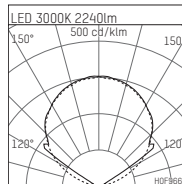

107 816 03 000 D

form.h44 | LED DALI
light unit
LED | 18 W 3000 K

LED 3000K 2240lm		
$\eta_{LOR} = 100\%$		
E [lx]	100lx	500lx
a [m ²]	n=12	n=57
HOF 2660		

- light unit form.h44 LED DALI
- for form h.44 profiles
- suitable for forming continuous strip lighting systems
- with LED 2600 lm
- colour temperature: 3000 K
- colour rendering index: CRI >90
- L70 / B50 (50.000h)
- SDCM < 3
- net luminous flux: 2240 lm
- total load: 18 W
- luminous efficacy: 124,4 lm/W
- symmetrical light distribution, wide flood
- with built in LED power unit, electronic (DALI)
- amplitude dimming
- dimming range: 100-1 %
- power supply: push-wire terminal 2x7x1,5 mm²
- suitable for through wiring
- mounting of sheet steel
- length: 1172 mm
- weight: 1,2 kg
- protection rating: IP20
- protection class I
- 5 years Hoffmeister warranty
- Made in Germany
- certificates: manufactured according to DIN VDE 0711 / EN 60598, CE
- 107 816 03 000 D