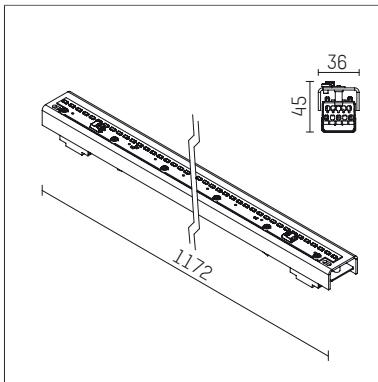

107 816 04 000 D

form.h44 | LED DALI
light unit
LED | 18 W 4000 K

LED 4000K 2320lm		
$\eta_{LOR} = 100\%$		
E [lx]	100lx	500lx
a [m ²]	n=11	n=55
HOFFMEISTER		

- light unit form.h44 LED DALI
- for form h.44 profiles
- suitable for forming continuous strip lighting systems
- with LED 2700 lm
- colour temperature: 4000 K
- colour rendering index: CRI >90
- L70 / B50 (50.000h)
- SDCM < 3
- net luminous flux: 2320 lm
- total load: 18 W
- luminous efficacy: 128,9 lm/W
- symmetrical light distribution, wide flood
- with built in LED power unit, electronic (DALI)
- amplitude dimming
- dimming range: 100-1 %
- power supply: push-wire terminal 2x7x1,5 mm²
- suitable for through wiring
- mounting of sheet steel
- length: 1172 mm
- weight: 1,2 kg
- protection rating: IP20
- protection class I
- 5 years Hoffmeister warranty
- Made in Germany
- certificates: manufactured according to DIN VDE 0711 / EN 60598, CE
- 107 816 04 000 D