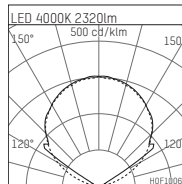

107 816 04 000 D

form.h44 | LED DALI
light unit
LED | 18 W 4000 K

LED 4000K 2320lm		
$\eta_{LOR} = 100\%$		
E [lx]	100lx	500lx
a [m ²]	n=11	n=55
HOFFMEISTER		

- light unit form.h44 LED DALI
- for form h.44 profiles
- suitable for forming continuous strip lighting systems
- with LED 2700 lm
- colour temperature: 4000 K
- colour rendering index: CRI >90
- L70 / B50 (50.000h)
- SDCM < 3
- net luminous flux: 2320 lm
- total load: 18 W
- luminous efficacy: 128,9 lm/W
- symmetrical light distribution, wide flood
- with built in LED power unit, electronic (DALI)
- amplitude dimming
- dimming range: 100-1 %
- power supply: push-wire terminal 2x7x1,5 mm²
- suitable for through wiring
- mounting of sheet steel
- length: 1172 mm
- weight: 1,2 kg
- protection rating: IP20
- protection class I
- 5 years Hoffmeister warranty
- Made in Germany
- certificates: manufactured according to DIN VDE 0711 / EN 60598, CE
- 107 816 04 000 D