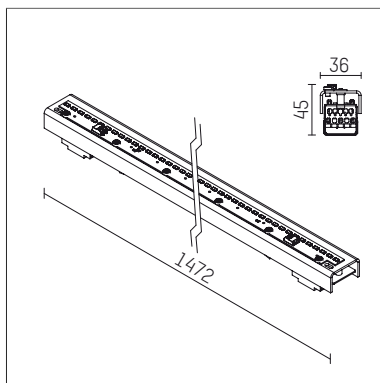

107 817 03 000 D

form.h44 | LED DALI
light unit
LED | 23 W 3000 K

- light unit form.h44 LED DALI
- for form h.44 profiles
- suitable for forming continuous strip lighting systems
- with LED 3350 lm
- colour temperature: 3000 K
- colour rendering index: CRI >90
- L70 / B50 (50.000h)
- SDCM < 3
- net luminous flux: 2880 lm
- total load: 23 W
- luminous efficacy: 125,2 lm/W
- symmetrical light distribution, wide flood
- with built in LED power unit, electronic (DALI)
- amplitude dimming
- dimming range: 100-1 %
- power supply: push-wire terminal 2x7x1,5 mm²
- suitable for through wiring
- mounting of sheet steel
- length: 1472 mm
- weight: 1,4 kg
- protection rating: IP20
- protection class I
- 5 years Hoffmeister warranty
- Made in Germany
- certificates: manufactured according to DIN VDE 0711 / EN 60598, CE
- 107 817 03 000 D