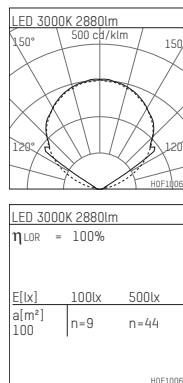

107 817 03 000 D

form.h44 | LED DALI
light unit
LED | 23 W 3000 K

- light unit form.h44 LED DALI
- for form h.44 profiles
- suitable for forming continuous strip lighting systems
- with LED 3350 lm
- colour temperature: 3000 K
- colour rendering index: CRI >90
- L70 / B50 (50.000h)
- SDCM < 3
- net luminous flux: 2880 lm
- total load: 23 W
- luminous efficacy: 125,2 lm/W
- symmetrical light distribution, wide flood
- with built in LED power unit, electronic (DALI)
- amplitude dimming
- dimming range: 100-1 %
- power supply: push-wire terminal 2x7x1,5 mm²
- suitable for through wiring
- mounting of sheet steel
- length: 1472 mm
- weight: 1,4 kg
- protection rating: IP20
- protection class I
- 5 years Hoffmeister warranty
- Made in Germany
- certificates: manufactured according to DIN VDE 0711 / EN 60598, CE
- 107 817 03 000 D