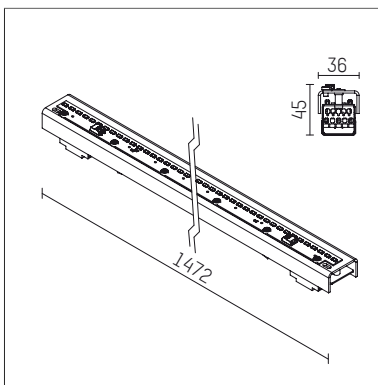

107 817 04 000 D

form.h44 | LED DALI
light unit
LED | 23 W 4000 K

- light unit form.h44 LED DALI
- for form h.44 profiles
- suitable for forming continuous strip lighting systems
- with LED 3550 lm
- colour temperature: 4000 K
- colour rendering index: CRI >90
- L70 / B50 (50.000h)
- SDCM < 3
- net luminous flux: 3050 lm
- total load: 23 W
- luminous efficacy: 132,6 lm/W
- symmetrical light distribution, wide flood
- with built in LED power unit, electronic (DALI)
- amplitude dimming
- dimming range: 100-1 %
- power supply: push-wire terminal 2x7x1,5 mm²
- suitable for through wiring
- mounting of sheet steel
- length: 1472 mm
- weight: 1,4 kg
- protection rating: IP20
- protection class I
- 5 years Hoffmeister warranty
- Made in Germany
- certificates: manufactured according to DIN VDE 0711 / EN 60598, CE
- 107 817 04 000 D