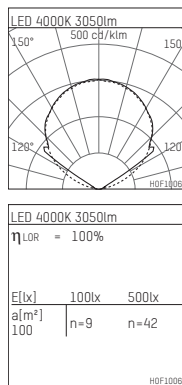

107 817 04 000 D

form.h44 | LED DALI
light unit
LED | 23 W 4000 K

- light unit form.h44 LED DALI
- for form h.44 profiles
- suitable for forming continuous strip lighting systems
- with LED 3550 lm
- colour temperature: 4000 K
- colour rendering index: CRI >90
- L70 / B50 (50.000h)
- SDCM < 3
- net luminous flux: 3050 lm
- total load: 23 W
- luminous efficacy: 132,6 lm/W
- symmetrical light distribution, wide flood
- with built in LED power unit, electronic (DALI)
- amplitude dimming
- dimming range: 100-1 %
- power supply: push-wire terminal 2x7x1,5 mm²
- suitable for through wiring
- mounting of sheet steel
- length: 1472 mm
- weight: 1,4 kg
- protection rating: IP20
- protection class I
- 5 years Hoffmeister warranty
- Made in Germany
- certificates: manufactured according to DIN VDE 0711 / EN 60598, CE
- 107 817 04 000 D