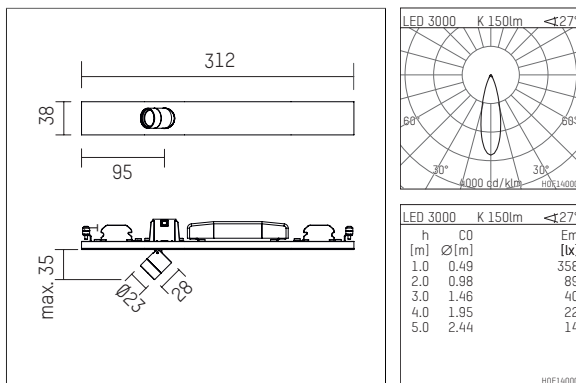

**107 863 03 721 | black anodised**

ak.tina | with one point of light  
spotlight module  
LED | 5 W 3000 K

- spotlight module ak.tina with one point of light
- for form h.44 profiles
- with LED 210 lm
- colour temperature: 3000 K
- colour rendering index: CRI >90
- L90 / B10 (50.000h)
- SDCM < 2
- net luminous flux: 150 lm
- total load: 5 W
- luminous efficacy: 30,0 lm/W
- rotationsymmetrical light distribution, medium
- build in LED power unit, electronic, 220-240 V, 0/50/60 Hz
- housing of aluminium
- length: 312 mm, width: 38 mm, height: 35 mm
- rotatable 360°, 90° tiltable
- weight: 0,28 kg
- protection rating: IP20
- protection class I
- 5 years Hoffmeister warranty
- Made in Germany
- maximum ambient temperature: 35 ° C
- certificates: manufactured according to DIN VDE 0711 / EN 60598, CE
- colour: black anodised
- 107 863 03 721