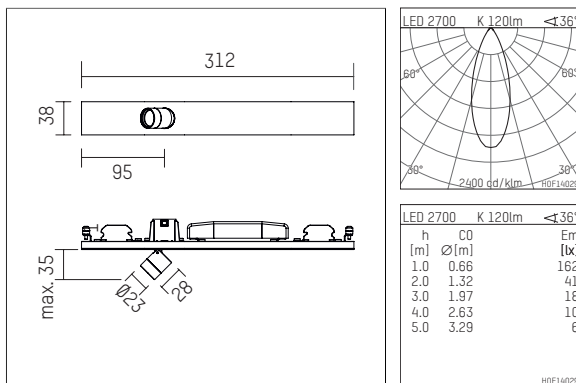

107 864 02 721 | black

ak.tina | with one point of light
spotlight module
LED | 5 W 2700 K

- spotlight module ak.tina with one point of light
- for form h.44 profiles
- with LED 180 lm
- colour temperature: 2700 K
- colour rendering index: CRI >90
- L90 / B10 (50.000h)
- SDCM < 2
- net luminous flux: 120 lm
- total load: 5 W
- luminous efficacy: 24,0 lm/W
- rotationsymmetrical light distribution, flood
- build in LED power unit, electronic, 220-240 V, 0/50/60 Hz
- housing of aluminium
- length: 312 mm, width: 38 mm, height: 35 mm
- rotatable 360°, 90° tiltable
- weight: 0,28 kg
- protection rating: IP20
- protection class I
- 5 years Hoffmeister warranty
- Made in Germany
- maximum ambient temperature: 35 °C
- certificates: manufactured according to DIN VDE 0711 / EN 60598, CE
- colour: black
- 107 864 02 721

- Overview of accessories on the following page / s

107 864 02 721
accessory

Optional accessories

description accessory general	dimensions in mm	item number	pic.-No.
antiglare flaps for ak.tina		120 992 00 721	01
tube screen for ak.tina		120 990 00 721	02
visor for ak.tina		120 991 00 721	03
connection ring, with prismatic glass for ak.tina		120 996 00 721	04
connection ring, with soft.shape lense for ak.tina		120 994 00 721	04
connection ring, with sculpture lens for ak.tina		120 995 00 721	04
connection ring, with honeycomb louver for ak.tina		120 993 00 721	05
connection ring, with wide-flood lense for ak.tina		120 997 00 721	04