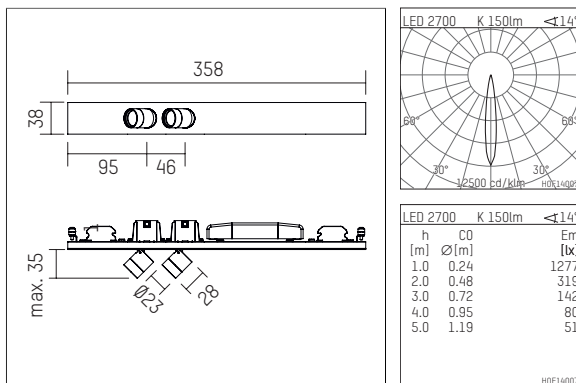

107 872 02 721 | black anodised

ak.tina | with two points of light
spotlight module
LED | 4 W 2700 K

- spotlight module ak.tina with two points of light
- for form h.44 profiles
- Performance data per point of light
- with LED 360 lm
- colour temperature: 2700 K
- colour rendering index: CRI >90
- L90 / B10 (50.000h)
- SDCM < 2
- net luminous flux: 150 lm
- total load: 4 W
- luminous efficacy: 37,5 lm/W
- rotationsymmetrical light distribution, spot
- with built in LED power unit, electronic, 220-240 V, 0/50/60 Hz
- housing of aluminium
- length: 358 mm, width: 38 mm, height: 35 mm
- rotatable 360°, 90° tiltable
- weight: 0,36 kg
- protection rating: IP20
- protection class I
- 5 years Hoffmeister warranty
- Made in Germany
- maximum ambient temperature: 35 ° C
- certificates: manufactured according to DIN VDE 0711 / EN 60598, CE
- colour: black anodised
- 107 872 02 721

- Overview of accessories on the following page / s

107 872 02 721
accessory

Optional accessories

description accessory general	dimensions in mm	item number	pic.-No.
antiglare flaps for ak.tina		120 992 00 721	01
tube screen for ak.tina		120 990 00 721	02
visor for ak.tina		120 991 00 721	03
connection ring, with prismatic glass for ak.tina		120 996 00 721	04
connection ring, with soft.shape lense for ak.tina		120 994 00 721	04
connection ring, with sculpture lens for ak.tina		120 995 00 721	04
connection ring, with honeycomb louver for ak.tina		120 993 00 721	05
connection ring, with wide-flood lense for ak.tina		120 997 00 721	04