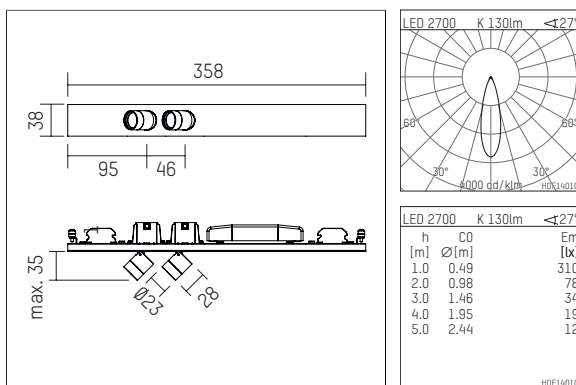

107 873 02 721 | black anodised

ak.tina | with two points of light
spotlight module
LED | 4 W 2700 K

- spotlight module ak.tina with two points of light
- for form h.44 profiles
- Performance data per point of light
- with LED 360 lm
- colour temperature: 2700 K
- colour rendering index: CRI >90
- L90 / B10 (50.000h)
- SDCM < 2
- net luminous flux: 130 lm
- total load: 4 W
- luminous efficacy: 32,5 lm/W
- rotationsymmetrical light distribution, medium
- with built in LED power unit, electronic, 220-240 V, 0/50/60 Hz
- housing of aluminium
- length: 358 mm, width: 38 mm, height: 35 mm
- rotatable 360°, 90° tiltable
- weight: 0,36 kg
- protection rating: IP20
- protection class I
- 5 years Hoffmeister warranty
- Made in Germany
- maximum ambient temperature: 35 ° C
- certificates: manufactured according to DIN VDE 0711 / EN 60598, CE
- colour: black anodised
- 107 873 02 721

- Overview of accessories on the following page / s

107 873 02 721
accessory

Optional accessories

description accessory general	dimensions in mm	item number	pic.-No.
antiglare flaps for ak.tina		120 992 00 721	01
tube screen for ak.tina		120 990 00 721	02
visor for ak.tina		120 991 00 721	03
connection ring, with prismatic glass for ak.tina		120 996 00 721	04
connection ring, with soft.shape lense for ak.tina		120 994 00 721	04
connection ring, with sculpture lens for ak.tina		120 995 00 721	04
connection ring, with honeycomb louver for ak.tina		120 993 00 721	05
connection ring, with wide-flood lense for ak.tina		120 997 00 721	04