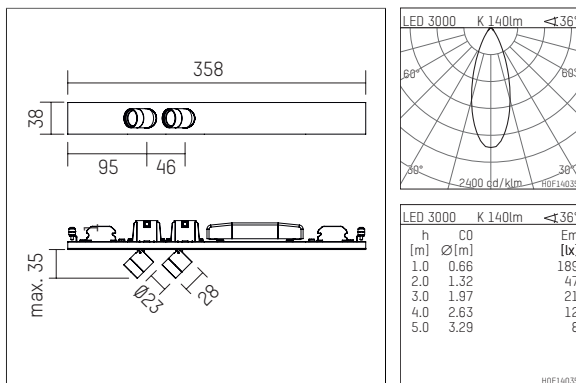

**107 874 03 721 | black**

ak.tina | with two points of light  
spotlight module  
LED | 4 W 3000 K

- spotlight module ak.tina with two points of light
- for form h.44 profiles
- Performance data per point of light
- with LED 420 lm
- colour temperature: 3000 K
- colour rendering index: CRI >90
- L90 / B10 (50.000h)
- SDCM < 2
- net luminous flux: 140 lm
- total load: 4 W
- luminous efficacy: 35,0 lm/W
- rotationsymmetrical light distribution, flood
- with built in LED power unit, electronic, 220-240 V, 0/50/60 Hz
- housing of aluminium
- length: 358 mm, width: 38 mm, height: 35 mm
- rotatable 360°, 90° tiltable
- weight: 0,36 kg
- protection rating: IP20
- protection class I
- 5 years Hoffmeister warranty
- Made in Germany
- maximum ambient temperature: 35 ° C
- certificates: manufactured according to DIN VDE 0711 / EN 60598, CE
- colour: black
- 107 874 03 721