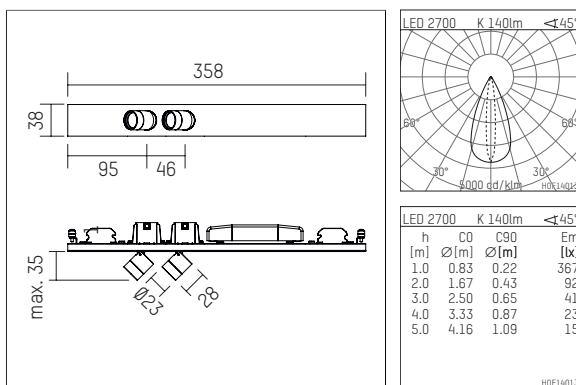

107 876 02 721 | black

ak.tina | with two points of light
spotlight module
LED | 4 W 2700 K

- spotlight module ak.tina with two points of light
- for form h.44 profiles
- Performance data per point of light
- with LED 360 lm
- colour temperature: 2700 K
- colour rendering index: CRI >90
- L90 / B10 (50.000h)
- SDCM < 2
- net luminous flux: 140 lm
- total load: 4 W
- luminous efficacy: 35,0 lm/W
- bisymmetrical light distribution, oval flood horizontal
- with built in LED power unit, electronic, 220-240 V, 0/50/60 Hz
- housing of aluminium
- length: 358 mm, width: 38 mm, height: 35 mm
- rotatable 360°, 90° tiltable
- weight: 0,36 kg
- protection rating: IP20
- protection class I
- 5 years Hoffmeister warranty
- Made in Germany
- maximum ambient temperature: 35 ° C
- certificates: manufactured according to DIN VDE 0711 / EN 60598, CE
- colour: black
- 107 876 02 721

- Overview of accessories on the following page / s

107 876 02 721
accessory

Optional accessories

description accessory general	dimensions in mm	item number	pic.-No.
antiglare flaps for ak.tina		120 992 00 721	01
tube screen for ak.tina		120 990 00 721	02
visor for ak.tina		120 991 00 721	03
connection ring, with prismatic glass for ak.tina		120 996 00 721	04
connection ring, with soft.shape lense for ak.tina		120 994 00 721	04
connection ring, with sculpture lens for ak.tina		120 995 00 721	04
connection ring, with honeycomb louver for ak.tina		120 993 00 721	05
connection ring, with wide-flood lense for ak.tina		120 997 00 721	04