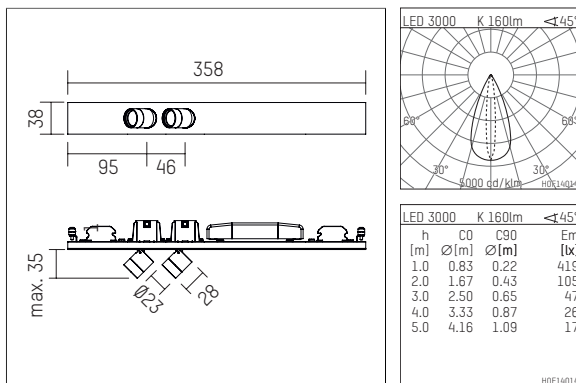

**107 876 03 721 | black**

ak.tina | with two points of light  
spotlight module  
LED | 4 W 3000 K

- spotlight module ak.tina with two points of light
- for form h.44 profiles
- Performance data per point of light
- with LED 420 lm
- colour temperature: 3000 K
- colour rendering index: CRI >90
- L90 / B10 (50.000h)
- SDCM < 2
- net luminous flux: 160 lm
- total load: 4 W
- luminous efficacy: 40,0 lm/W
- bisymmetrical light distribution, oval flood horizontal
- with built in LED power unit, electronic, 220-240 V, 0/50/60 Hz
- housing of aluminium
- length: 358 mm, width: 38 mm, height: 35 mm
- rotatable 360°, 90° tiltable
- weight: 0,36 kg
- protection rating: IP20
- protection class I
- 5 years Hoffmeister warranty
- Made in Germany
- maximum ambient temperature: 35 ° C
- certificates: manufactured according to DIN VDE 0711 / EN 60598, CE
- colour: black
- 107 876 03 721