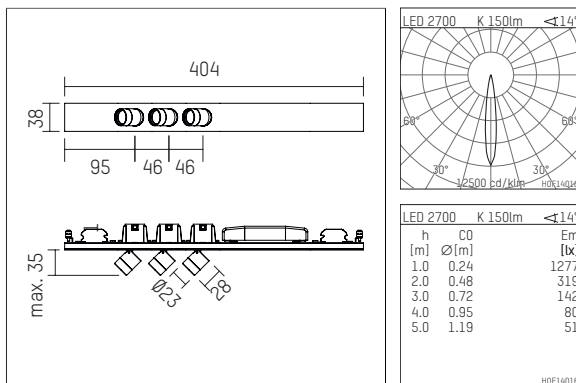

107 882 02 721 | black anodised

ak.tina | with three points of light
spotlight module
LED | 3 W 2700 K

- spotlight module ak.tina with three points of light
- for form h.44 profiles
- Performance data per point of light
- with LED 540 lm
- colour temperature: 2700 K
- colour rendering index: CRI >90
- L90 / B10 (50.000h)
- SDCM < 2
- net luminous flux: 150 lm
- total load: 3 W
- luminous efficacy: 50,0 lm/W
- rotationsymmetrical light distribution, spot
- with built in LED power unit, electronic, 220-240 V, 0/50/60 Hz
- housing of aluminium
- length: 404 mm, width: 38 mm, height: 35 mm
- rotatable 360°, 90° tiltable
- weight: 0,41 kg
- protection rating: IP20
- protection class I
- 5 years Hoffmeister warranty
- Made in Germany
- maximum ambient temperature: 35 ° C
- certificates: manufactured according to DIN VDE 0711 / EN 60598, CE
- colour: black anodised
- 107 882 02 721

- Overview of accessories on the following page / s

107 882 02 721
accessory

Optional accessories

description accessory general	dimensions in mm	item number	pic.-No.
antiglare flaps for ak.tina		120 992 00 721	01
tube screen for ak.tina		120 990 00 721	02
visor for ak.tina		120 991 00 721	03
connection ring, with prismatic glass for ak.tina		120 996 00 721	04
connection ring, with soft.shape lense for ak.tina		120 994 00 721	04
connection ring, with sculpture lens for ak.tina		120 995 00 721	04
connection ring, with honeycomb louver for ak.tina		120 993 00 721	05
connection ring, with wide-flood lense for ak.tina		120 997 00 721	04