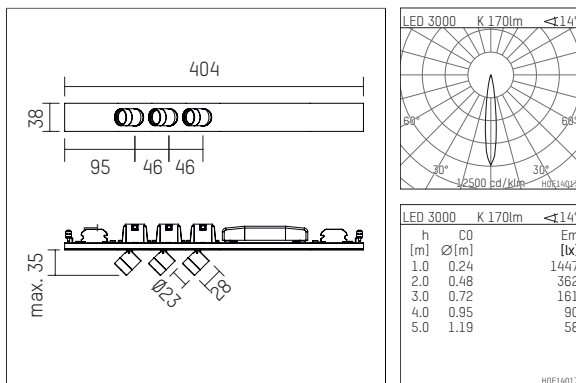

107 882 03 721 | black anodised

ak.tina | with three points of light
spotlight module
LED | 3 W 3000 K

- spotlight module ak.tina with three points of light
- for form h.44 profiles
- Performance data per point of light
- with LED 630 lm
- colour temperature: 3000 K
- colour rendering index: CRI >90
- L90 / B10 (50.000h)
- SDCM < 2
- net luminous flux: 170 lm
- total load: 3 W
- luminous efficacy: 56,7 lm/W
- rotationsymmetrical light distribution, spot
- with built in LED power unit, electronic, 220-240 V, 0/50/60 Hz
- housing of aluminium
- length: 404 mm, width: 38 mm, height: 35 mm
- rotatable 360°, 90° tiltable
- weight: 0,41 kg
- protection rating: IP20
- protection class I
- 5 years Hoffmeister warranty
- Made in Germany
- maximum ambient temperature: 35 ° C
- certificates: manufactured according to DIN VDE 0711 / EN 60598, CE
- colour: black anodised
- 107 882 03 721

- Overview of accessories on the following page / s

107 882 03 721
accessory

Optional accessories

description accessory general	dimensions in mm	item number	pic.-No.
antiglare flaps for ak.tina		120 992 00 721	01
tube screen for ak.tina		120 990 00 721	02
visor for ak.tina		120 991 00 721	03
connection ring, with prismatic glass for ak.tina		120 996 00 721	04
connection ring, with soft.shape lense for ak.tina		120 994 00 721	04
connection ring, with sculpture lens for ak.tina		120 995 00 721	04
connection ring, with honeycomb louver for ak.tina		120 993 00 721	05
connection ring, with wide-flood lense for ak.tina		120 997 00 721	04