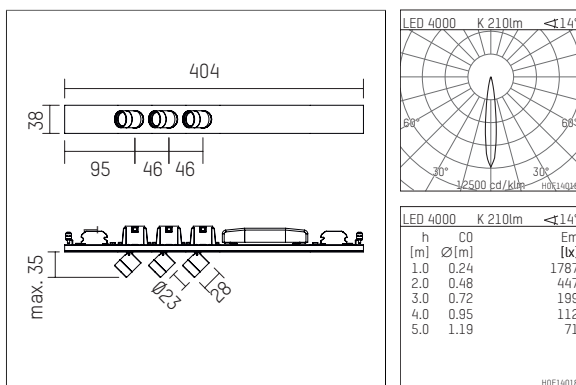

107 882 04 721 | black anodised

ak.tina | with three points of light
spotlight module
LED | 3 W 4000 K

- spotlight module ak.tina with three points of light
- for form h.44 profiles
- Performance data per point of light
- with LED 780 lm
- colour temperature: 4000 K
- colour rendering index: CRI >80
- L90 / B10 (50.000h)
- SDCM < 2
- net luminous flux: 210 lm
- total load: 3 W
- luminous efficacy: 70,0 lm/W
- rotationsymmetrical light distribution, spot
- with built in LED power unit, electronic, 220-240 V, 0/50/60 Hz
- housing of aluminium
- length: 404 mm, width: 38 mm, height: 35 mm
- rotatable 360°, 90° tiltable
- weight: 0,41 kg
- protection rating: IP20
- protection class I
- 5 years Hoffmeister warranty
- Made in Germany
- maximum ambient temperature: 35 ° C
- certificates: manufactured according to DIN VDE 0711 / EN 60598, CE
- colour: black anodised
- 107 882 04 721

- Overview of accessories on the following page / s

107 882 04 721
accessory

Optional accessories

| description accessory general | dimensions in mm | item number | pic.-No. |
|---|------------------|----------------|----------|
| antiglare flaps for ak.tina | | 120 992 00 721 | 01 |
| tube screen for ak.tina | | 120 990 00 721 | 02 |
| visor for ak.tina | | 120 991 00 721 | 03 |
| connection ring, with prismatic glass for ak.tina | | 120 996 00 721 | 04 |
| connection ring, with soft.shape lense for ak.tina | | 120 994 00 721 | 04 |
| connection ring, with sculpture lens for ak.tina | | 120 995 00 721 | 04 |
| connection ring, with honeycomb louver for ak.tina | | 120 993 00 721 | 05 |
| connection ring, with wide-flood lense for ak.tina | | 120 997 00 721 | 04 |