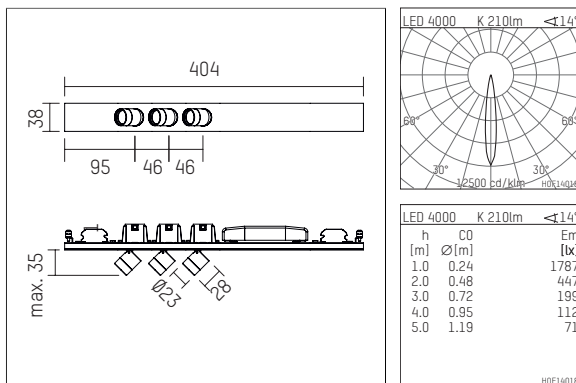

## 107 882 04 907 | silver anodised

ak.tina | with three points of light  
spotlight module  
LED | 3 W 4000 K

- spotlight module ak.tina with three points of light
- for form h.44 profiles
- Performance data per point of light
- with LED 780 lm
- colour temperature: 4000 K
- colour rendering index: CRI >80
- L90 / B10 (50.000h)
- SDCM < 2
- net luminous flux: 210 lm
- total load: 3 W
- luminous efficacy: 70,0 lm/W
- rotationsymmetrical light distribution, spot
- with built in LED power unit, electronic, 220-240 V, 0/50/60 Hz
- housing of aluminium
- length: 404 mm, width: 38 mm, height: 35 mm
- rotatable 360°, 90° tiltable
- weight: 0 kg
- protection rating: IP20
- protection class I
- 5 years Hoffmeister warranty
- Made in Germany
- maximum ambient temperature: 35 ° C
- certificates: manufactured according to DIN VDE 0711 / EN 60598, CE
- colour: silver anodised
- 107 882 04 907

### Optional accessories

| description accessory general                         | dimensions in mm | item number    | pic.-No. |
|---|------------------|----------------|----------|
| antiglare flaps<br>for ak.tina                        |                  | 120 992 00 721 | 01       |
| tube screen<br>for ak.tina                            |                  | 120 990 00 907 | 02       |
| visor<br>for ak.tina                                  |                  | 120 991 00 907 | 03       |
| connection ring, with prismatic glass<br>for ak.tina  |                  | 120 996 00 907 | 04       |
| connection ring, with soft.shape lense<br>for ak.tina |                  | 120 994 00 907 | 04       |
| connection ring, with sculpture lense<br>for ak.tina  |                  | 120 995 00 907 | 04       |
| connection ring, with honeycomb louver<br>for ak.tina |                  | 120 993 00 907 | 04       |
| connection ring, with wide-flood lense<br>for ak.tina |                  | 120 997 00 907 | 04       |