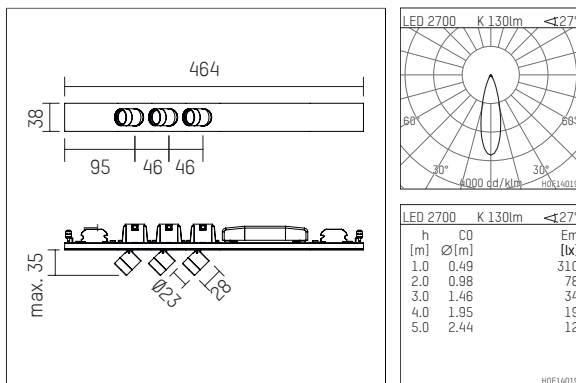

## 107 883 02 721 D | black anodised

ak.tina | with three points of light  
spotlight module  
LED | 3 W 2700 K

- spotlight module ak.tina with three points of light
- for form h.44 profiles
- Performance data per point of light
- with LED 540 lm
- colour temperature: 2700 K
- colour rendering index: CRI >90
- L90 / B10 (50.000h)
- SDCM < 2
- net luminous flux: 130 lm
- total load: 3 W
- luminous efficacy: 43,3 lm/W
- rotationsymmetrical light distribution, medium
- with built in LED power unit, electronic (DALI), 220-240 V, 0/50/60 Hz
- dimmable
- dimming range: 100-1 %
- housing of aluminium
- length: 464 mm, width: 38 mm, height: 35 mm
- rotatable 360°, 90° tilttable
- weight: 0,41 kg
- protection rating: IP20
- protection class I
- 5 years Hoffmeister warranty
- Made in Germany
- maximum ambient temperature: 35 ° C
- certificates: manufactured according to DIN VDE 0711 / EN 60598, CE
- colour: black anodised
- 107 883 02 721 D

## Optional accessories

description accessory general	dimensions in mm	item number	pic.-No.
antiglare flaps for ak.tina		120 992 00 721	01
tube screen for ak.tina		120 990 00 721	02
visor for ak.tina		120 991 00 721	03
connection ring, with prismatic glass for ak.tina		120 996 00 721	04
connection ring, with soft.shape lense for ak.tina		120 994 00 721	04
connection ring, with sculpture lens for ak.tina		120 995 00 721	04
connection ring, with honeycomb louver for ak.tina		120 993 00 721	05
connection ring, with wide-flood lense for ak.tina		120 997 00 721	04