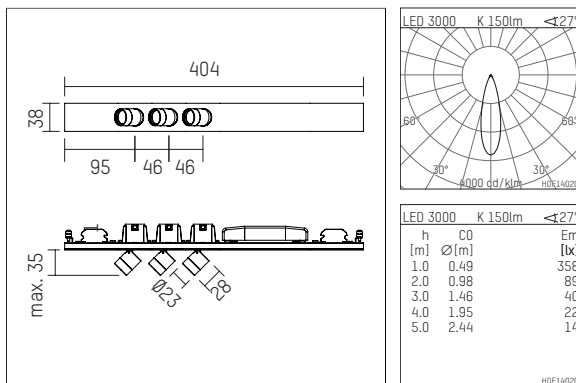

107 883 03 721 | black anodised

ak.tina | with three points of light
spotlight module
LED | 3 W 3000 K

- spotlight module ak.tina with three points of light
- for form h.44 profiles
- Performance data per point of light
- with LED 630 lm
- colour temperature: 3000 K
- colour rendering index: CRI >90
- L90 / B10 (50.000h)
- SDCM < 2
- net luminous flux: 150 lm
- total load: 3 W
- luminous efficacy: 50,0 lm/W
- rotationsymmetrical light distribution, medium
- with built in LED power unit, electronic, 220-240 V, 0/50/60 Hz
- housing of aluminium
- length: 404 mm, width: 38 mm, height: 35 mm
- rotatable 360°, 90° tiltable
- weight: 0,41 kg
- protection rating: IP20
- protection class I
- 5 years Hoffmeister warranty
- Made in Germany
- maximum ambient temperature: 35 ° C
- certificates: manufactured according to DIN VDE 0711 / EN 60598, CE
- colour: black anodised
- 107 883 03 721

- Overview of accessories on the following page / s

107 883 03 721
accessory

Optional accessories

description accessory general	dimensions in mm	item number	pic.-No.
antiglare flaps for ak.tina		120 992 00 721	01
tube screen for ak.tina		120 990 00 721	02
visor for ak.tina		120 991 00 721	03
connection ring, with prismatic glass for ak.tina		120 996 00 721	04
connection ring, with soft.shape lense for ak.tina		120 994 00 721	04
connection ring, with sculpture lens for ak.tina		120 995 00 721	04
connection ring, with honeycomb louver for ak.tina		120 993 00 721	05
connection ring, with wide-flood lense for ak.tina		120 997 00 721	04