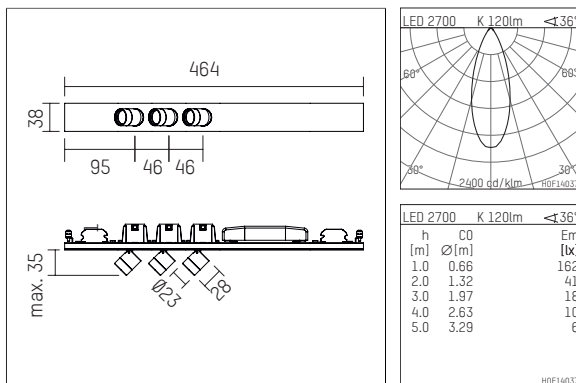

107 884 02 721 D | black anodised

ak.tina | with three points of light
spotlight module
LED | 3 W 2700 K

- spotlight module ak.tina with three points of light
- for form h.44 profiles
- Performance data per point of light
- with LED 540 lm
- colour temperature: 2700 K
- colour rendering index: CRI >90
- L90 / B10 (50.000h)
- SDCM < 2
- net luminous flux: 120 lm
- total load: 3 W
- luminous efficacy: 40,0 lm/W
- rotationsymmetrical light distribution, flood
- with built in LED power unit, electronic (DALI), 220-240 V, 0/50/60 Hz
- dimmable
- dimming range: 100-1 %
- housing of aluminium
- length: 464 mm, width: 38 mm, height: 35 mm
- rotatable 360°, 90° tilttable
- weight: 0,41 kg
- protection rating: IP20
- protection class I
- 5 years Hoffmeister warranty
- Made in Germany
- maximum ambient temperature: 35 ° C
- certificates: manufactured according to DIN VDE 0711 / EN 60598, CE
- colour: black anodised
- 107 884 02 721 D

- Overview of accessories on the following page / s

107 884 02 721 D
accessory

Optional accessories

description accessory general	dimensions in mm	item number	pic.-No.
antiglare flaps for ak.tina		120 992 00 721	01
tube screen for ak.tina		120 990 00 721	02
visor for ak.tina		120 991 00 721	03
connection ring, with prismatic glass for ak.tina		120 996 00 721	04
connection ring, with soft.shape lense for ak.tina		120 994 00 721	04
connection ring, with sculpture lens for ak.tina		120 995 00 721	04
connection ring, with honeycomb louver for ak.tina		120 993 00 721	05
connection ring, with wide-flood lense for ak.tina		120 997 00 721	04