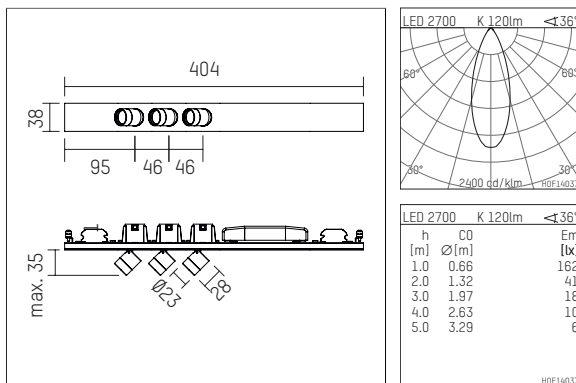

## 107 884 02 721 | black

ak.tina | with three points of light  
spotlight module  
LED | 3 W 2700 K

- spotlight module ak.tina with three points of light
- for form h.44 profiles
- Performance data per point of light
- with LED 540 lm
- colour temperature: 2700 K
- colour rendering index: CRI >90
- L90 / B10 (50.000h)
- SDCM < 2
- net luminous flux: 120 lm
- total load: 3 W
- luminous efficacy: 40,0 lm/W
- rotationsymmetrical light distribution, flood
- with built in LED power unit, electronic, 220-240 V, 0/50/60 Hz
- housing of aluminium
- length: 404 mm, width: 38 mm, height: 35 mm
- rotatable 360°, 90° tiltable
- weight: 0,41 kg
- protection rating: IP20
- protection class I
- 5 years Hoffmeister warranty
- Made in Germany
- maximum ambient temperature: 35 ° C
- certificates: manufactured according to DIN VDE 0711 / EN 60598, CE
- colour: black
- 107 884 02 721

### Optional accessories

description accessory general	dimensions in mm	item number	pic.-No.
antiglare flaps for ak.tina		120 992 00 721	01
tube screen for ak.tina		120 990 00 721	02
visor for ak.tina		120 991 00 721	03
connection ring, with prismatic glass for ak.tina		120 996 00 721	04
connection ring, with soft.shape lense for ak.tina		120 994 00 721	04
connection ring, with sculpture lens for ak.tina		120 995 00 721	04
connection ring, with honeycomb louver for ak.tina		120 993 00 721	05
connection ring, with wide-flood lense for ak.tina		120 997 00 721	04