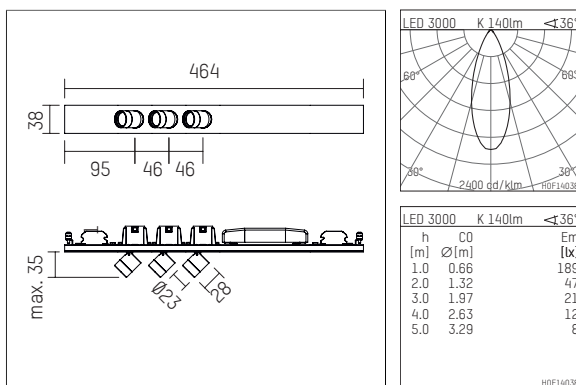

## 107 884 03 721 D | black anodised

ak.tina | with three points of light  
spotlight module  
LED | 3 W 3000 K

- spotlight module ak.tina with three points of light
- for form h.44 profiles
- Performance data per point of light
- with LED 630 lm
- colour temperature: 3000 K
- colour rendering index: CRI >90
- L90 / B10 (50.000h)
- SDCM < 2
- net luminous flux: 140 lm
- total load: 3 W
- luminous efficacy: 46,7 lm/W
- rotationsymmetrical light distribution, flood
- with built in LED power unit, electronic (DALI), 220-240 V, 0/50/60 Hz
- dimmable
- dimming range: 100-1 %
- housing of aluminium
- length: 464 mm, width: 38 mm, height: 35 mm
- rotatable 360°, 90° tilttable
- weight: 0,41 kg
- protection rating: IP20
- protection class I
- 5 years Hoffmeister warranty
- Made in Germany
- maximum ambient temperature: 35 ° C
- certificates: manufactured according to DIN VDE 0711 / EN 60598, CE
- colour: black anodised
- 107 884 03 721 D

### Optional accessories

description accessory general	dimensions in mm	item number	pic.-No.
antiglare flaps for ak.tina		120 992 00 721	01
tube screen for ak.tina		120 990 00 721	02
visor for ak.tina		120 991 00 721	03
connection ring, with prismatic glass for ak.tina		120 996 00 721	04
connection ring, with soft.shape lense for ak.tina		120 994 00 721	04
connection ring, with sculpture lens for ak.tina		120 995 00 721	04
connection ring, with honeycomb louver for ak.tina		120 993 00 721	05
connection ring, with wide-flood lense for ak.tina		120 997 00 721	04