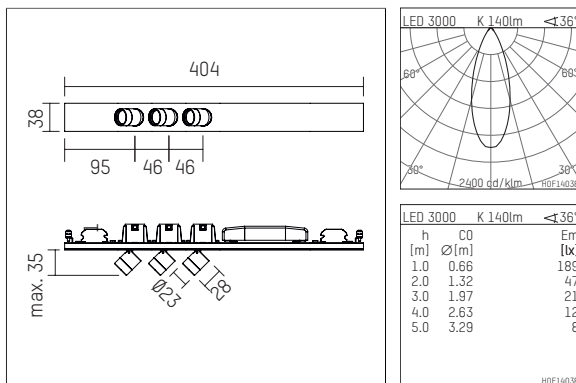

107 884 03 721 | black

ak.tina | with three points of light
spotlight module
LED | 3 W 3000 K

- spotlight module ak.tina with three points of light
- for form h.44 profiles
- Performance data per point of light
- with LED 630 lm
- colour temperature: 3000 K
- colour rendering index: CRI >90
- L90 / B10 (50.000h)
- SDCM < 2
- net luminous flux: 140 lm
- total load: 3 W
- luminous efficacy: 46,7 lm/W
- rotationsymmetrical light distribution, flood
- with built in LED power unit, electronic, 220-240 V, 0/50/60 Hz
- housing of aluminium
- length: 404 mm, width: 38 mm, height: 35 mm
- rotatable 360°, 90° tiltable
- weight: 0,41 kg
- protection rating: IP20
- protection class I
- 5 years Hoffmeister warranty
- Made in Germany
- maximum ambient temperature: 35 ° C
- certificates: manufactured according to DIN VDE 0711 / EN 60598, CE
- colour: black
- 107 884 03 721

- Overview of accessories on the following page / s

107 884 03 721
accessory

Optional accessories

description accessory general	dimensions in mm	item number	pic.-No.
antiglare flaps for ak.tina		120 992 00 721	01
tube screen for ak.tina		120 990 00 721	02
visor for ak.tina		120 991 00 721	03
connection ring, with prismatic glass for ak.tina		120 996 00 721	04
connection ring, with soft.shape lense for ak.tina		120 994 00 721	04
connection ring, with sculpture lens for ak.tina		120 995 00 721	04
connection ring, with honeycomb louver for ak.tina		120 993 00 721	05
connection ring, with wide-flood lense for ak.tina		120 997 00 721	04