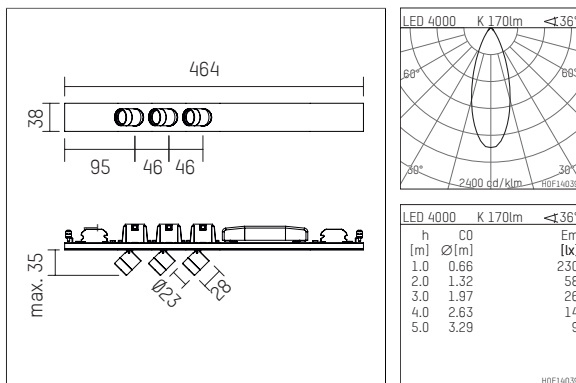

107 884 04 721 D | black anodised

ak.tina | with three points of light
spotlight module
LED | 3 W 4000 K

- spotlight module ak.tina with three points of light
- for form h.44 profiles
- Performance data per point of light
- with LED 780 lm
- colour temperature: 4000 K
- colour rendering index: CRI >80
- L90 / B10 (50.000h)
- SDCM < 2
- net luminous flux: 170 lm
- total load: 3 W
- luminous efficacy: 56,7 lm/W
- rotationsymmetrical light distribution, flood
- with built in LED power unit, electronic (DALI), 220-240 V, 0/50/60 Hz
- dimmable
- dimming range: 100-1 %
- housing of aluminium
- length: 464 mm, width: 38 mm, height: 35 mm
- rotatable 360°, 90° tilttable
- weight: 0,41 kg
- protection rating: IP20
- protection class I
- 5 years Hoffmeister warranty
- Made in Germany
- maximum ambient temperature: 35 ° C
- certificates: manufactured according to DIN VDE 0711 / EN 60598, CE
- colour: black anodised
- 107 884 04 721 D

- Overview of accessories on the following page / s

107 884 04 721 D
accessory

Optional accessories

| description accessory general | dimensions in mm | item number | pic.-No. |
|---|------------------|----------------|----------|
| antiglare flaps for ak.tina | | 120 992 00 721 | 01 |
| tube screen for ak.tina | | 120 990 00 721 | 02 |
| visor for ak.tina | | 120 991 00 721 | 03 |
| connection ring, with prismatic glass for ak.tina | | 120 996 00 721 | 04 |
| connection ring, with soft.shape lense for ak.tina | | 120 994 00 721 | 04 |
| connection ring, with sculpture lens for ak.tina | | 120 995 00 721 | 04 |
| connection ring, with honeycomb louver for ak.tina | | 120 993 00 721 | 05 |
| connection ring, with wide-flood lense for ak.tina | | 120 997 00 721 | 04 |