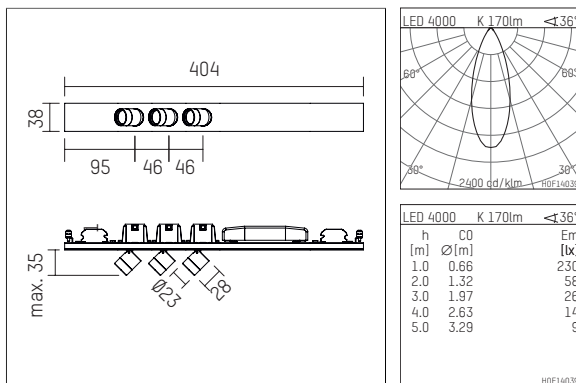

107 884 04 721 | black anodised

ak.tina | with three points of light
spotlight module
LED | 3 W 4000 K

- spotlight module ak.tina with three points of light
- for form h.44 profiles
- Performance data per point of light
- with LED 780 lm
- colour temperature: 4000 K
- colour rendering index: CRI >80
- L90 / B10 (50.000h)
- SDCM < 2
- net luminous flux: 170 lm
- total load: 3 W
- luminous efficacy: 56,7 lm/W
- rotationsymmetrical light distribution, flood
- with built in LED power unit, electronic, 220-240 V, 0/50/60 Hz
- housing of aluminium
- length: 404 mm, width: 38 mm, height: 35 mm
- rotatable 360°, 90° tiltable
- weight: 0,41 kg
- protection rating: IP20
- protection class I
- 5 years Hoffmeister warranty
- Made in Germany
- maximum ambient temperature: 35 ° C
- certificates: manufactured according to DIN VDE 0711 / EN 60598, CE
- colour: black anodised
- 107 884 04 721

- Overview of accessories on the following page / s

107 884 04 721
accessory

Optional accessories

| description accessory general | dimensions in mm | item number | pic.-No. |
|---|------------------|----------------|----------|
| antiglare flaps for ak.tina | | 120 992 00 721 | 01 |
| tube screen for ak.tina | | 120 990 00 721 | 02 |
| visor for ak.tina | | 120 991 00 721 | 03 |
| connection ring, with prismatic glass for ak.tina | | 120 996 00 721 | 04 |
| connection ring, with soft.shape lense for ak.tina | | 120 994 00 721 | 04 |
| connection ring, with sculpture lens for ak.tina | | 120 995 00 721 | 04 |
| connection ring, with honeycomb louver for ak.tina | | 120 993 00 721 | 05 |
| connection ring, with wide-flood lense for ak.tina | | 120 997 00 721 | 04 |