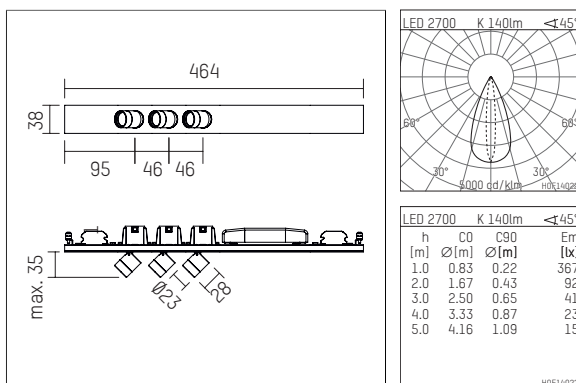

## 107 886 02 721 D | black anodised

ak.tina | with three points of light  
spotlight module  
LED | 3 W 2700 K

- spotlight module ak.tina with three points of light
- for form h.44 profiles
- Performance data per point of light
- with LED 540 lm
- colour temperature: 2700 K
- colour rendering index: CRI >90
- L90 / B10 (50.000h)
- SDCM < 2
- net luminous flux: 140 lm
- total load: 3 W
- luminous efficacy: 46,7 lm/W
- bisymmetrical light distribution, oval flood horizontal
- with built in LED power unit, electronic (DALI), 220-240 V, 0/50/60 Hz
- dimmable
- dimming range: 100-1 %
- housing of aluminium
- length: 464 mm, width: 38 mm, height: 35 mm
- rotatable 360°, 90° tilttable
- weight: 0,41 kg
- protection rating: IP20
- protection class I
- 5 years Hoffmeister warranty
- Made in Germany
- maximum ambient temperature: 35 ° C
- certificates: manufactured according to DIN VDE 0711 / EN 60598, CE
- colour: black anodised
- 107 886 02 721 D

### Optional accessories

description accessory general	dimensions in mm	item number	pic.-No.
antiglare flaps for ak.tina		120 992 00 721	01
tube screen for ak.tina		120 990 00 721	02
visor for ak.tina		120 991 00 721	03
connection ring, with prismatic glass for ak.tina		120 996 00 721	04
connection ring, with soft.shape lense for ak.tina		120 994 00 721	04
connection ring, with sculpture lens for ak.tina		120 995 00 721	04
connection ring, with honeycomb louver for ak.tina		120 993 00 721	05
connection ring, with wide-flood lense for ak.tina		120 997 00 721	04