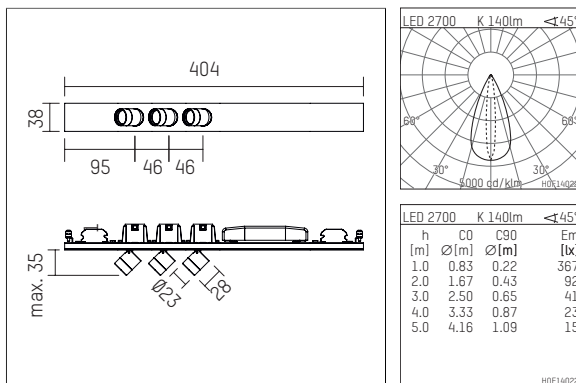

107 886 02 721 | black

ak.tina | with three points of light
spotlight module
LED | 3 W 2700 K

- spotlight module ak.tina with three points of light
- for form h.44 profiles
- Performance data per point of light
- with LED 540 lm
- colour temperature: 2700 K
- colour rendering index: CRI >90
- L90 / B10 (50.000h)
- SDCM < 2
- net luminous flux: 140 lm
- total load: 3 W
- luminous efficacy: 46,7 lm/W
- bisymmetrical light distribution, oval flood horizontal
- with built in LED power unit, electronic, 220-240 V, 0/50/60 Hz
- housing of aluminium
- length: 404 mm, width: 38 mm, height: 35 mm
- rotatable 360°, 90° tiltable
- weight: 0,41 kg
- protection rating: IP20
- protection class I
- 5 years Hoffmeister warranty
- Made in Germany
- maximum ambient temperature: 35 °C
- certificates: manufactured according to DIN VDE 0711 / EN 60598, CE
- colour: black
- 107 886 02 721

- Overview of accessories on the following page / s

107 886 02 721
accessory

Optional accessories

description accessory general	dimensions in mm	item number	pic.-No.
antiglare flaps for ak.tina		120 992 00 721	01
tube screen for ak.tina		120 990 00 721	02
visor for ak.tina		120 991 00 721	03
connection ring, with prismatic glass for ak.tina		120 996 00 721	04
connection ring, with soft.shape lense for ak.tina		120 994 00 721	04
connection ring, with sculpture lens for ak.tina		120 995 00 721	04
connection ring, with honeycomb louver for ak.tina		120 993 00 721	05
connection ring, with wide-flood lense for ak.tina		120 997 00 721	04