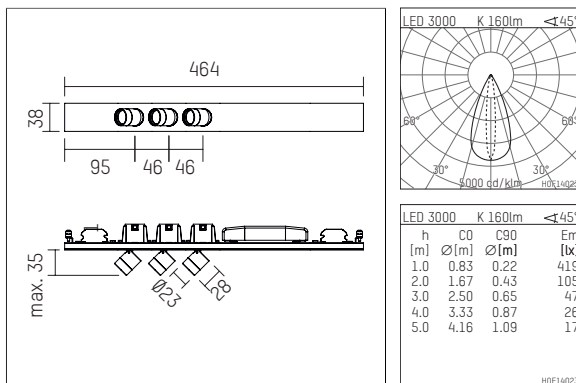

## 107 886 03 721 D | black anodised

ak.tina | with three points of light  
spotlight module  
LED | 3 W 3000 K

- spotlight module ak.tina with three points of light
- for form h.44 profiles
- Performance data per point of light
- with LED 630 lm
- colour temperature: 3000 K
- colour rendering index: CRI >90
- L90 / B10 (50.000h)
- SDCM < 2
- net luminous flux: 160 lm
- total load: 3 W
- luminous efficacy: 53,3 lm/W
- bisymmetrical light distribution, oval flood horizontal
- with built in LED power unit, electronic (DALI), 220-240 V, 0/50/60 Hz
- dimmable
- dimming range: 100-1 %
- housing of aluminium
- length: 464 mm, width: 38 mm, height: 35 mm
- rotatable 360°, 90° tilttable
- weight: 0,41 kg
- protection rating: IP20
- protection class I
- 5 years Hoffmeister warranty
- Made in Germany
- maximum ambient temperature: 35 ° C
- certificates: manufactured according to DIN VDE 0711 / EN 60598, CE
- colour: black anodised
- 107 886 03 721 D

## Optional accessories

description accessory general	dimensions in mm	item number	pic.-No.
antiglare flaps for ak.tina		120 992 00 721	01
tube screen for ak.tina		120 990 00 721	02
visor for ak.tina		120 991 00 721	03
connection ring, with prismatic glass for ak.tina		120 996 00 721	04
connection ring, with soft.shape lense for ak.tina		120 994 00 721	04
connection ring, with sculpture lens for ak.tina		120 995 00 721	04
connection ring, with honeycomb louver for ak.tina		120 993 00 721	05
connection ring, with wide-flood lense for ak.tina		120 997 00 721	04