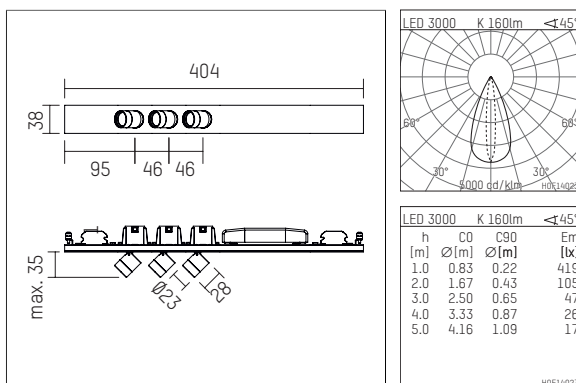

107 886 03 721 | black anodised

ak.tina | with three points of light
spotlight module
LED | 3 W 3000 K

- spotlight module ak.tina with three points of light
- for form h.44 profiles
- Performance data per point of light
- with LED 630 lm
- colour temperature: 3000 K
- colour rendering index: CRI >90
- L90 / B10 (50.000h)
- SDCM < 2
- net luminous flux: 160 lm
- total load: 3 W
- luminous efficacy: 53,3 lm/W
- bisymmetrical light distribution, oval flood horizontal
- with built in LED power unit, electronic, 220-240 V, 0/50/60 Hz
- housing of aluminium
- length: 404 mm, width: 38 mm, height: 35 mm
- rotatable 360°, 90° tiltable
- weight: 0,41 kg
- protection rating: IP20
- protection class I
- 5 years Hoffmeister warranty
- Made in Germany
- maximum ambient temperature: 35 °C
- certificates: manufactured according to DIN VDE 0711 / EN 60598, CE
- colour: black anodised
- 107 886 03 721

- Overview of accessories on the following page / s

107 886 03 721
accessory

Optional accessories

description accessory general	dimensions in mm	item number	pic.-No.
antiglare flaps for ak.tina		120 992 00 721	01
tube screen for ak.tina		120 990 00 721	02
visor for ak.tina		120 991 00 721	03
connection ring, with prismatic glass for ak.tina		120 996 00 721	04
connection ring, with soft.shape lense for ak.tina		120 994 00 721	04
connection ring, with sculpture lens for ak.tina		120 995 00 721	04
connection ring, with honeycomb louver for ak.tina		120 993 00 721	05
connection ring, with wide-flood lense for ak.tina		120 997 00 721	04