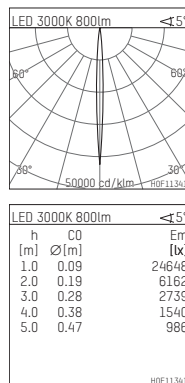

## 108 100 03 910 PD | white

complx.150 | insider  
ceiling recessed luminaire  
LED | 15 W 3000 K

- ceiling recessed luminaire complx.150 insider
- with plasterboard panel and integrated installation frame
- with LED 1100 lm
- colour temperature: 3000 K
- colour rendering index: CRI >90
- L90 / B10 (50.000h)
- SDCM < 2
- net luminous flux: 800 lm
- total load: 15 W
- luminous efficacy: 53,3 lm/W
- rotationsymmetrical light distribution, narrow spot
- safety cable for reflector module
- darklight reflector of aluminium, mirror finish anodised
- cut of angle: 30 °
- beam angle: 5 °
- UGR: -0
- with external LED power unit, electronic (DALI), 220-240 V, 0/50/60 Hz
- amplitude dimming
- dimming range: 100-1 %
- power supply: supply cord with plug connection 2x5x2,5 mm<sup>2</sup>, length: 360 mm
- housing of die cast aluminium
- safety glass, clear
- recessing ring of die cast aluminium
- length: 400 mm, width: 400 mm, height: 155 mm
- diameter: 153 mm
- recessing depth: 160 mm, ceiling thickness: 12.5 mm
- rotatable 360°, fixable setting
- weight: 3,2 kg
- protection rating: IP20
- protection class I
- 5 years Hoffmeister warranty
- Made in Germany
- certificates: manufactured according to DIN VDE 0711 / EN 60598, CE
- colour: white (RAL9016)
- 108 100 03 910 PD