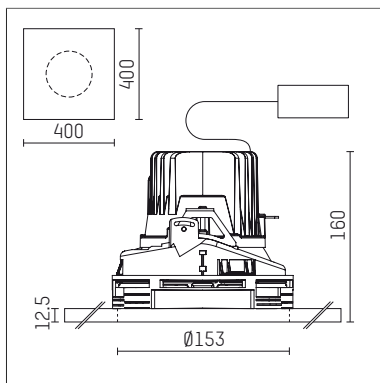

## 108 100 03 910 PD | white

complx.150 | insider  
ceiling recessed luminaire  
LED | 15 W 3000 K

- ceiling recessed luminaire complx.150 insider
- with plasterboard panel and integrated installation frame
- with LED 1100 lm
- colour temperature: 3000 K
- colour rendering index: CRI >90
- L90 / B10 (50.000h)
- SDCM < 2
- net luminous flux: 800 lm
- total load: 15 W
- luminous efficacy: 53,3 lm/W
- rotationsymmetrical light distribution, narrow spot
- safety cable for reflector module
- darklight reflector of aluminium, mirror finish anodised
- cut of angle: 30 °
- beam angle: 5 °
- UGR: -0
- with external LED power unit, electronic (DALI), 220-240 V, 0/50/60 Hz
- amplitude dimming
- dimming range: 100-1 %
- power supply: supply cord with plug connection 2x5x2,5 mm<sup>2</sup>, length: 360 mm
- housing of die cast aluminium
- safety glass, clear
- recessing ring of die cast aluminium
- length: 400 mm, width: 400 mm, height: 155 mm
- diameter: 153 mm
- recessing depth: 160 mm, ceiling thickness: 12.5 mm
- rotatable 360°, fixable setting
- weight: 3,2 kg
- protection rating: IP20
- protection class I
- 5 years Hoffmeister warranty
- Made in Germany
- certificates: manufactured according to DIN VDE 0711 / EN 60598, CE
- colour: white (RAL9016)
- 108 100 03 910 PD