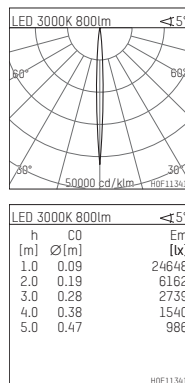

108 100 03 910 P | white

complx.150 | insider
ceiling recessed luminaire
LED | 15 W 3000 K

- ceiling recessed luminaire complx.150 insider
- with plasterboard panel and integrated installation frame
- with LED 1100 lm
- colour temperature: 3000 K
- colour rendering index: CRI >90
- L90 / B10 (50.000h)
- SDCM < 2
- net luminous flux: 800 lm
- total load: 15 W
- luminous efficacy: 53,3 lm/W
- rotationsymmetrical light distribution, narrow spot
- safety cable for reflector module
- darklight reflector of aluminium, mirror finish anodised
- cut of angle: 30 °
- beam angle: 5 °
- UGR: -0
- with external LED power unit, electronic, 220-240 V, 0/50/60 Hz
- power supply: supply cord with plug connection 2x5x2,5 mm², length: 360 mm
- housing of die cast aluminium
- safety glass, clear
- recessing ring of die cast aluminium
- length: 400 mm, width: 400 mm, height: 155 mm
- diameter: 153 mm
- recessing depth: 160 mm, ceiling thickness: 12.5 mm
- rotatable 360°, fixable setting
- weight: 3,17 kg
- protection rating: IP20
- protection class I
- 5 years Hoffmeister warranty
- Made in Germany
- certificates: manufactured according to DIN VDE 0711 / EN 60598, CE
- colour: white (RAL9016)
- 108 100 03 910 P
