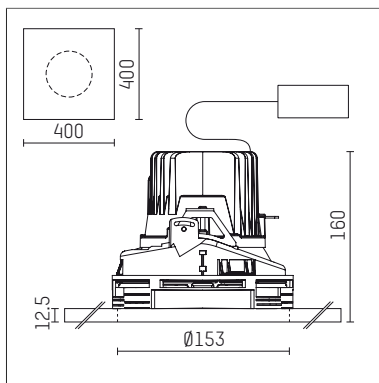

108 100 03 910 P | white

complx.150 | insider
ceiling recessed luminaire
LED | 15 W 3000 K

- ceiling recessed luminaire complx.150 insider
- with plasterboard panel and integrated installation frame
- with LED 1100 lm
- colour temperature: 3000 K
- colour rendering index: CRI >90
- L90 / B10 (50.000h)
- SDCM < 2
- net luminous flux: 800 lm
- total load: 15 W
- luminous efficacy: 53,3 lm/W
- rotationsymmetrical light distribution, narrow spot
- safety cable for reflector module
- darklight reflector of aluminium, mirror finish anodised
- cut of angle: 30 °
- beam angle: 5 °
- UGR: -0
- with external LED power unit, electronic, 220-240 V, 0/50/60 Hz
- power supply: supply cord with plug connection 2x5x2,5 mm², length: 360 mm
- housing of die cast aluminium
- safety glass, clear
- recessing ring of die cast aluminium
- length: 400 mm, width: 400 mm, height: 155 mm
- diameter: 153 mm
- recessing depth: 160 mm, ceiling thickness: 12.5 mm
- rotatable 360°, fixable setting
- weight: 3,17 kg
- protection rating: IP20
- protection class I
- 5 years Hoffmeister warranty
- Made in Germany
- certificates: manufactured according to DIN VDE 0711 / EN 60598, CE
- colour: white (RAL9016)
- 108 100 03 910 P
