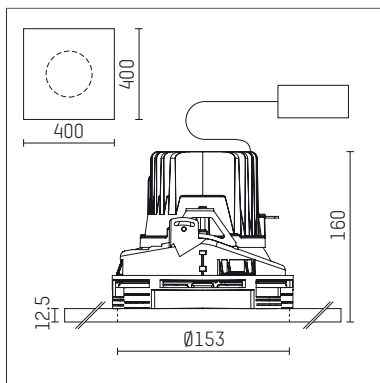

108 100 04 910 PD | white

complx.150 | insider
ceiling recessed luminaire
LED | 15 W 4000 K

- ceiling recessed luminaire complx.150 insider
- with plasterboard panel and integrated installation frame
- with LED 1100 lm
- colour temperature: 4000 K
- colour rendering index: CRI >80
- L90 / B10 (50.000h)
- SDCM < 3
- net luminous flux: 800 lm
- total load: 15 W
- luminous efficacy: 53,3 lm/W
- rotationsymmetrical light distribution, narrow spot
- safety cable for reflector module
- darklight reflector of aluminium, mirror finish anodised
- cut of angle: 30 °
- beam angle: 5 °
- UGR: -0
- with external LED power unit, electronic (DALI), 220-240 V, 0/50/60 Hz
- amplitude dimming
- dimming range: 100-1 %
- power supply: supply cord with plug connection 2x5x2,5 mm², length: 360 mm
- housing of die cast aluminium
- safety glass, clear
- recessing ring of die cast aluminium
- length: 400 mm, width: 400 mm, height: 155 mm
- diameter: 153 mm
- recessing depth: 160 mm, ceiling thickness: 12.5 mm
- rotatable 360°, fixable setting
- weight: 3,2 kg
- protection rating: IP20
- protection class I
- 5 years Hoffmeister warranty
- Made in Germany
- certificates: manufactured according to DIN VDE 0711 / EN 60598, CE
- colour: white (RAL9016)
- 108 100 04 910 PD
