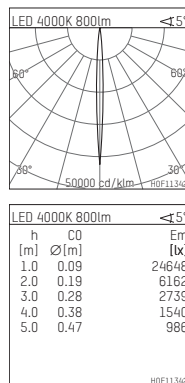

108 100 04 910 PD | white

complx.150 | insider
ceiling recessed luminaire
LED | 15 W 4000 K

- ceiling recessed luminaire complx.150 insider
- with plasterboard panel and integrated installation frame
- with LED 1100 lm
- colour temperature: 4000 K
- colour rendering index: CRI >80
- L90 / B10 (50.000h)
- SDCM < 3
- net luminous flux: 800 lm
- total load: 15 W
- luminous efficacy: 53,3 lm/W
- rotationsymmetrical light distribution, narrow spot
- safety cable for reflector module
- darklight reflector of aluminium, mirror finish anodised
- cut of angle: 30 °
- beam angle: 5 °
- UGR: -0
- with external LED power unit, electronic (DALI), 220-240 V, 0/50/60 Hz
- amplitude dimming
- dimming range: 100-1 %
- power supply: supply cord with plug connection 2x5x2,5 mm², length: 360 mm
- housing of die cast aluminium
- safety glass, clear
- recessing ring of die cast aluminium
- length: 400 mm, width: 400 mm, height: 155 mm
- diameter: 153 mm
- recessing depth: 160 mm, ceiling thickness: 12.5 mm
- rotatable 360°, fixable setting
- weight: 3,2 kg
- protection rating: IP20
- protection class I
- 5 years Hoffmeister warranty
- Made in Germany
- certificates: manufactured according to DIN VDE 0711 / EN 60598, CE
- colour: white (RAL9016)
- 108 100 04 910 PD
